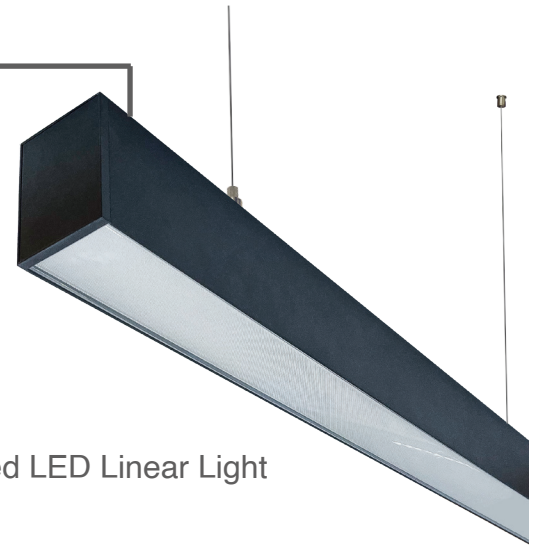

SUSPENDED LED LINEAR LIGHT

SUSPENDED LED LINEAR LIGHT

*Signature
Designed by WIP*

Installation

SUSPENDED LED LINEAR LIGHT

Specification

Suspended LED linear light is the excellent performance and aesthetic appeal, usually used in commercial and residential spaces. Highly flexible and can be easily customized to meet the specific lighting needs of a space. Can be mounted into suspended from a ceiling. The light is available in a range of color temperatures, making it easy to create the perfect lighting atmosphere for different tasks and areas. It have a bluetooth smart control and DALI smart control function, convenience to control ON/OFF and dimmable lighting remotely. Ideal for helping to illuminate hallways, meeting room, residential, office, kitchen room, etc.

Products of Thailand

SUSPENDED LED LINEAR LIGHT

Option Dimmable / Tunable Control

DALI DIMMABLE / TUNABLE CONTROL SYSTEM

Wiring Diagram

Super LED Dimming Module 2.0
(DALI master controller)
Model : CG-D

SUSPENDED LED LINEAR LIGHT

Option Dimmable Control

TRIAC DIMMABLE CONTROL

Triac Connection

Suspended LED Linear Light

ELV Connection

Suspended LED Linear Light

SUSPENDED LED LINEAR LIGHT

Option Dimmable Control