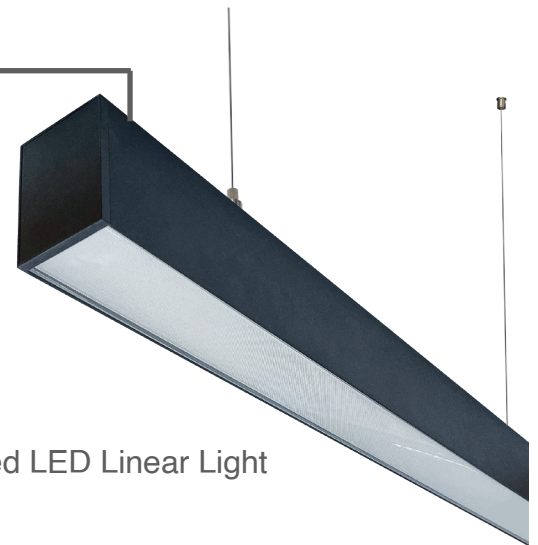

SUSPENDED LED LINEAR LIGHT

SUSPENDED LED LINEAR LIGHT

*Signature
Designed by WIP*

Installation

SUSPENDED LED LINEAR LIGHT

Specification

Suspended LED linear light is the excellent performance and aesthetic appeal, usually used in commercial and residential spaces. Highly flexible and can be easily customized to meet the specific lighting needs of a space. Can be mounted into suspended from a ceiling. The light is available in a range of color temperatures, making it easy to create the perfect lighting atmosphere for different tasks and areas. It have a bluetooth smart control and DALI smart control function, convenience to control ON/OFF and dimmable lighting remotely. Ideal for helping to illuminate hallways, meeting room, residential, office, kitchen room, etc.

CRI	>80 (2000K-6500K) >90 (2700K-7800K)
Tube	Die-cast Aluminum
Surge Protection	1kV
Mount	Suspension Cable Ø1.5 mm. (Length 1 meters)
Warranty	1 Year

Model	Power (W)	Luminous Flux (lm)	Efficiency (lm/W)	Total Harmonic Distortion	Driver	Weight (Kg.)	Dimension
XXX	30	1,800	60	<15%	Internal	1.65	65x1200x82
XXX	40	2,400	60	<15%	Internal	1.65	65x1200x82

Products of Thailand

SUSPENDED LED LINEAR LIGHT

Option Dimmable / Tunable Control

DALI DIMMABLE / TUNABLE CONTROL SYSTEM

Wiring Diagram

Super LED Dimming Module 2.0
(DALI master controller)
Model : CG-D

SUSPENDED LED LINEAR LIGHT

Option Dimmable Control

TRIAC DIMMABLE CONTROL

Triac Connection

Suspended LED Linear Light

ELV Connection

Suspended LED Linear Light

SUSPENDED LED LINEAR LIGHT

Option Dimmable Control