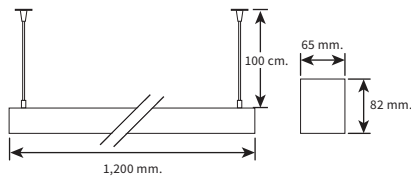

Lens Material	PC
LED Light Source	Nichia
CCT	2700K, 3000K, 3500K, 4000K, 5000K, 6500K, 7000K, 7800K, Azure + 2700K, Tunable White (2700-6500K)
Dimmable	On Requirement
Tunable	On Requirement

CRI	>80 (2000K-6500K) >90 (2700K-7800K)
Tube	Die-cast Aluminum
Surge Protection	1kV
Mount	Suspension Cable Ø1.5 mm. (Length 1 meters)
Warranty	1 Year

Model	Power (W)	Luminous Flux (lm)	Efficiency (lm/W)	Total Harmonic Distortion	Driver	Weight (Kg.)	Dimension
XXX	30	1,800	60	<15%	Internal	1.65	65x1200x82
XXX	40	2,400	60	<15%	Internal	1.65	65x1200x82

Products of Thailand