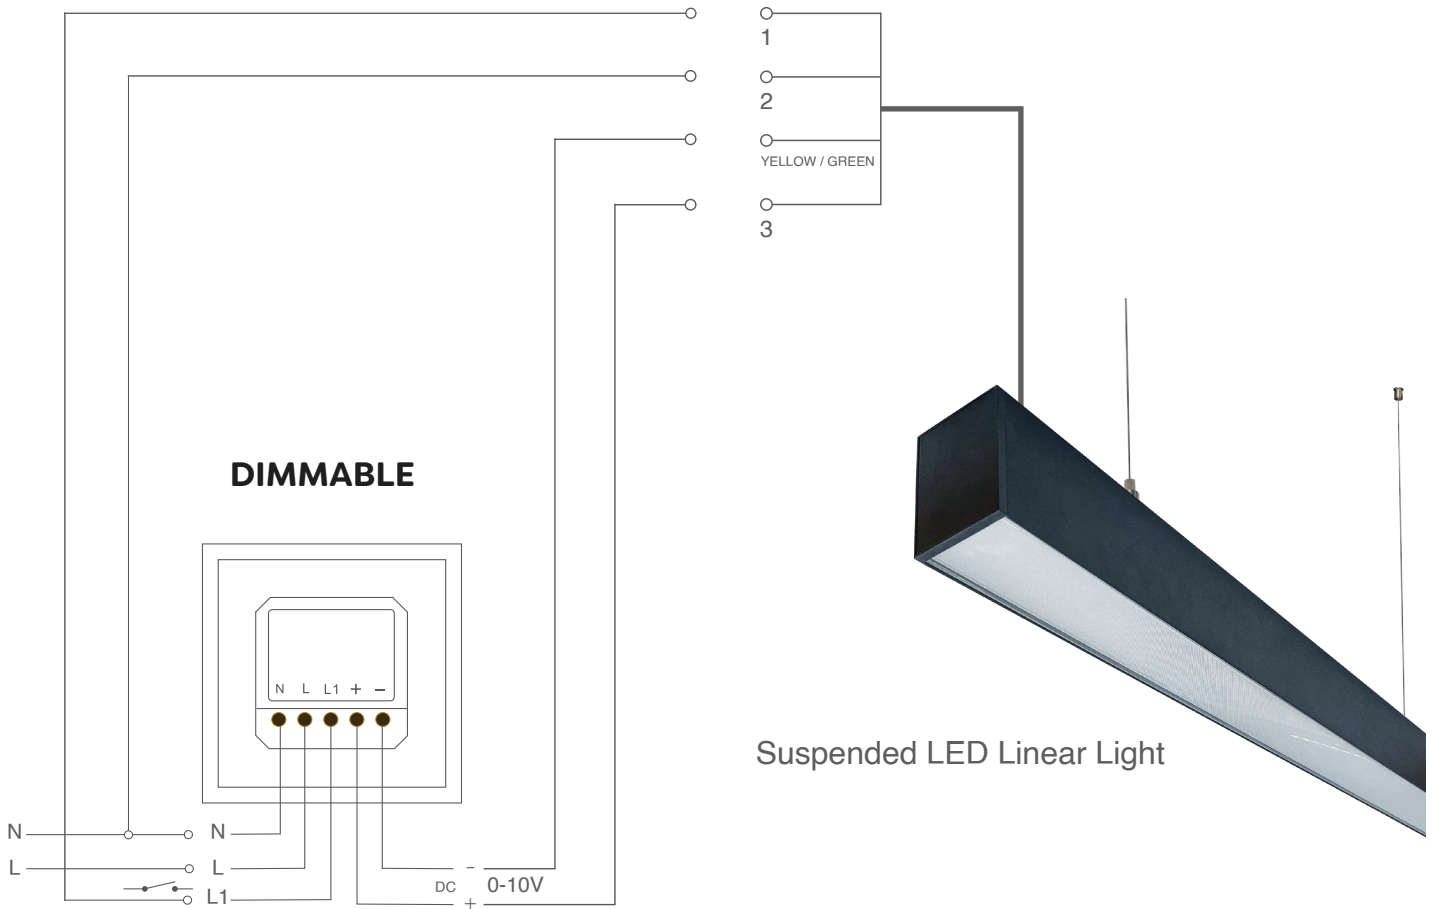

SUSPENDED LED LINEAR LIGHT

SUSPENDED LED LINEAR LIGHT

*Signature
Designed by WIP*

Installation

SUSPENDED LED LINEAR LIGHT

Specification

Suspended LED linear light is the excellent performance and aesthetic appeal, usually used in commercial and residential spaces. Highly flexible and can be easily customized to meet the specific lighting needs of a space. Can be mounted into suspended from a ceiling. The light is available in a range of color temperatures, making it easy to create the perfect lighting atmosphere for different tasks and areas. It have a bluetooth smart control and DALI smart control function, convenience to control ON/OFF and dimmable lighting remotely. Ideal for helping to illuminate hallways, meeting room, residential, office, kitchen room, etc.

Products of Thailand

SUSPENDED LED LINEAR LIGHT

Option Dimmable / Tunable Control

DALI DIMMABLE / TUNABLE CONTROL SYSTEM

Wiring Diagram

Super LED Dimming Module 2.0
(DALI master controller)
Model : CG-D

SUSPENDED LED LINEAR LIGHT

Option Dimmable Control

TRIAC DIMMABLE CONTROL

Triac Connection

Suspended LED Linear Light

ELV Connection

Suspended LED Linear Light

SUSPENDED LED LINEAR LIGHT

Option Dimmable Control

0/1 - 10 DIMMABLE CONTROL

0-10V Dimmer
Model : E610P