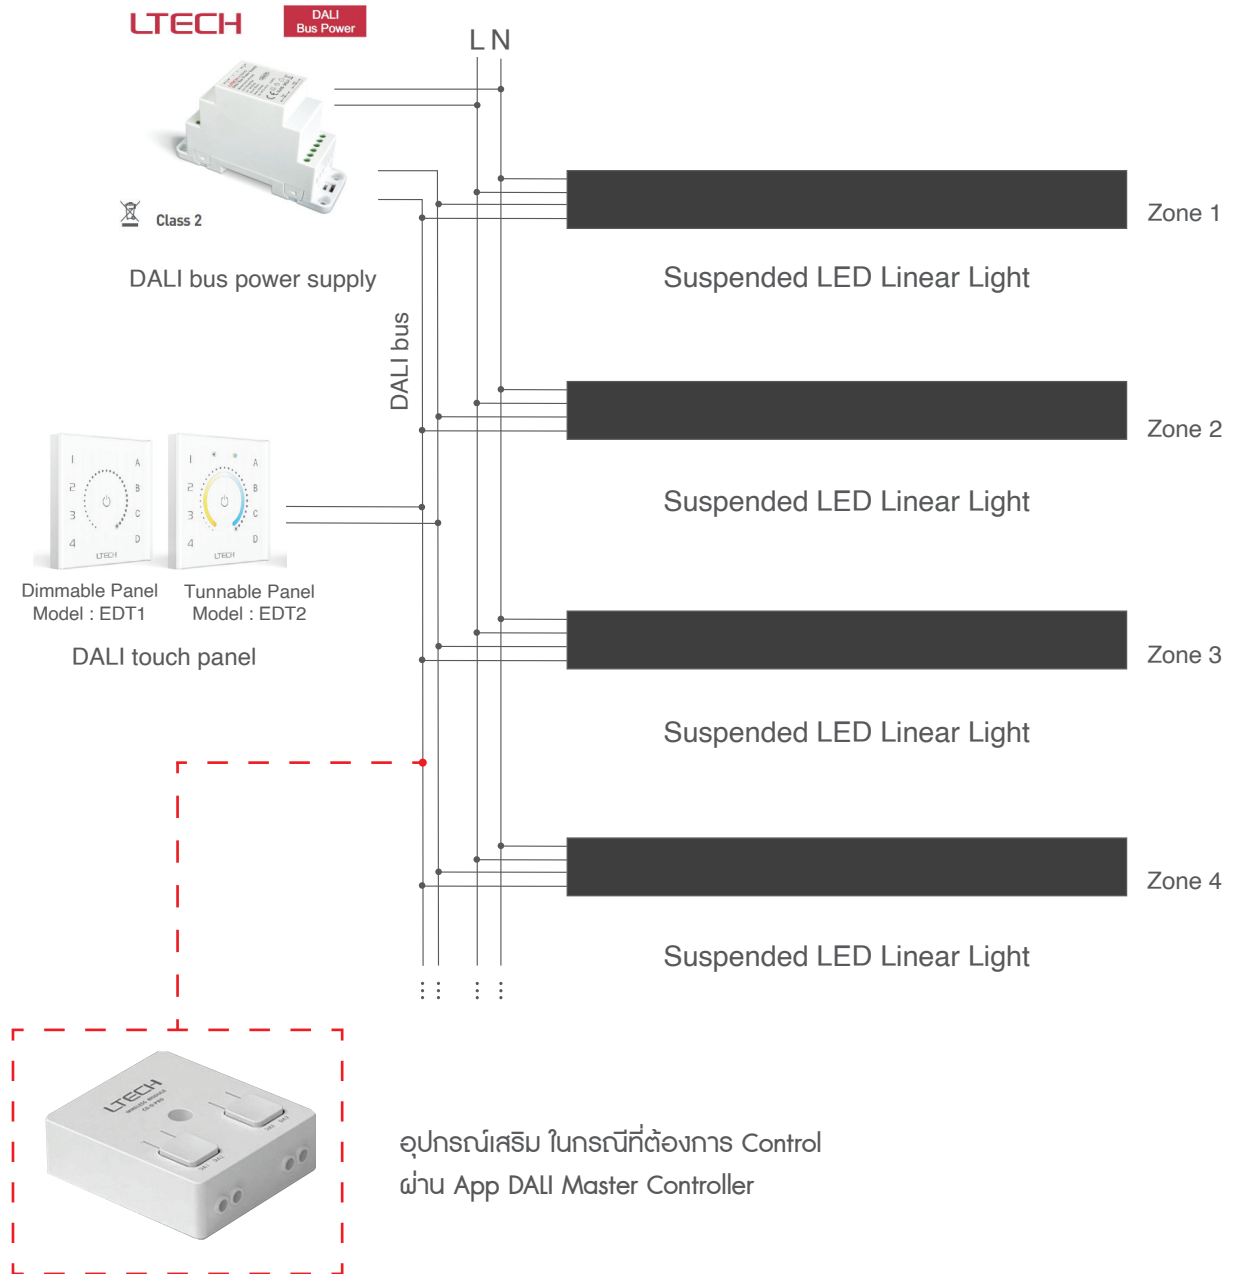

SUSPENDED LED LINEAR LIGHT

SUSPENDED LED LINEAR LIGHT

*Signature
Designed by WIP*

Installation

SUSPENDED LED LINEAR LIGHT

Specification

Suspended LED linear light is the excellent performance and aesthetic appeal, usually used in commercial and residential spaces. Highly flexible and can be easily customized to meet the specific lighting needs of a space. Can be mounted into suspended from a ceiling. The light is available in a range of color temperatures, making it easy to create the perfect lighting atmosphere for different tasks and areas. It have a bluetooth smart control and DALI smart control function, convenience to control ON/OFF and dimmable lighting remotely. Ideal for helping to illuminate hallways, meeting room, residential, office, kitchen room, etc.

Products of Thailand

SUSPENDED LED LINEAR LIGHT

Option Dimmable / Tunable Control

DALI DIMMABLE / TUNABLE CONTROL SYSTEM

Wiring Diagram

Super LED Dimming Module 2.0
(DALI master controller)
Model : CG-D

SUSPENDED LED LINEAR LIGHT

Option Dimmable Control

TRIAC DIMMABLE CONTROL

Triac Connection

Suspended LED Linear Light

ELV Connection

Suspended LED Linear Light

SUSPENDED LED LINEAR LIGHT

Option Dimmable Control

0/1 - 10 DIMMABLE CONTROL

0-10V Dimmer
Model : E610P