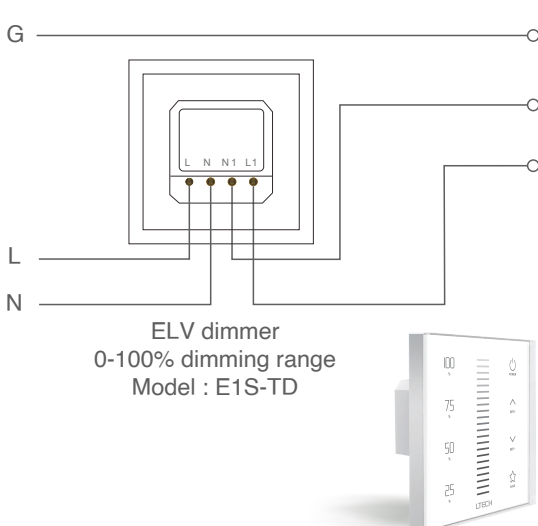

Products of Thailand

SUSPENDED LED LINEAR LIGHT

Option Dimmable / Tunable Control

DALI DIMMABLE / TUNABLE CONTROL SYSTEM

Wiring Diagram

Super LED Dimming Module 2.0
(DALI master controller)
Model : CG-D

SUSPENDED LED LINEAR LIGHT

Option Dimmable Control

TRIAC DIMMABLE CONTROL

Triac Connection

Suspended LED Linear Light

ELV Connection

Suspended LED Linear Light

SUSPENDED LED LINEAR LIGHT

Option Dimmable Control

0/1 - 10 DIMMABLE CONTROL

0-10V Dimmer
Model : E610P