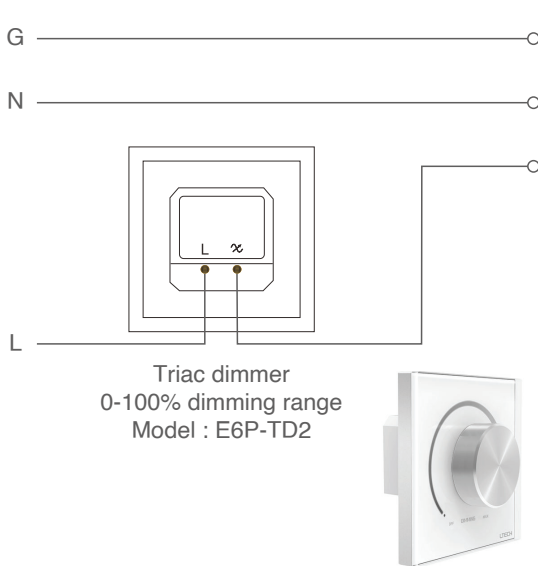

SUSPENDED LED LINEAR LIGHT

SUSPENDED LED LINEAR LIGHT

*Signature
Designed by WIP*

Installation

SUSPENDED LED LINEAR LIGHT

Specification

Suspended LED linear light is the excellent performance and aesthetic appeal, usually used in commercial and residential spaces. Highly flexible and can be easily customized to meet the specific lighting needs of a space. Can be mounted into suspended from a ceiling. The light is available in a range of color temperatures, making it easy to create the perfect lighting atmosphere for different tasks and areas. It have a bluetooth smart control and DALI smart control function, convenience to control ON/OFF and dimmable lighting remotely. Ideal for helping to illuminate hallways, meeting room, residential, office, kitchen room, etc.

CRI	>80 (2000K-6500K) >90 (2700K-7800K)
Tube	Die-cast Aluminum
Surge Protection	1kV
Mount	Suspension Cable Ø1.5 mm. (Length 1 meters)
Warranty	1 Year

Model	Power (W)	Luminous Flux (lm)	Efficiency (lm/W)	Total Harmonic Distortion	Driver	Weight (Kg.)	Dimension
XXX	30	1,800	60	<15%	Internal	1.65	65x1200x82
XXX	40	2,400	60	<15%	Internal	1.65	65x1200x82

Products of Thailand

SUSPENDED LED LINEAR LIGHT

Option Dimmable / Tunable Control

DALI DIMMABLE / TUNABLE CONTROL SYSTEM

Wiring Diagram

Super LED Dimming Module 2.0
(DALI master controller)
Model : CG-D

SUSPENDED LED LINEAR LIGHT

Option Dimmable Control

TRIAC DIMMABLE CONTROL

Triac Connection

Suspended LED Linear Light

ELV Connection

Suspended LED Linear Light

SUSPENDED LED LINEAR LIGHT

Option Dimmable Control