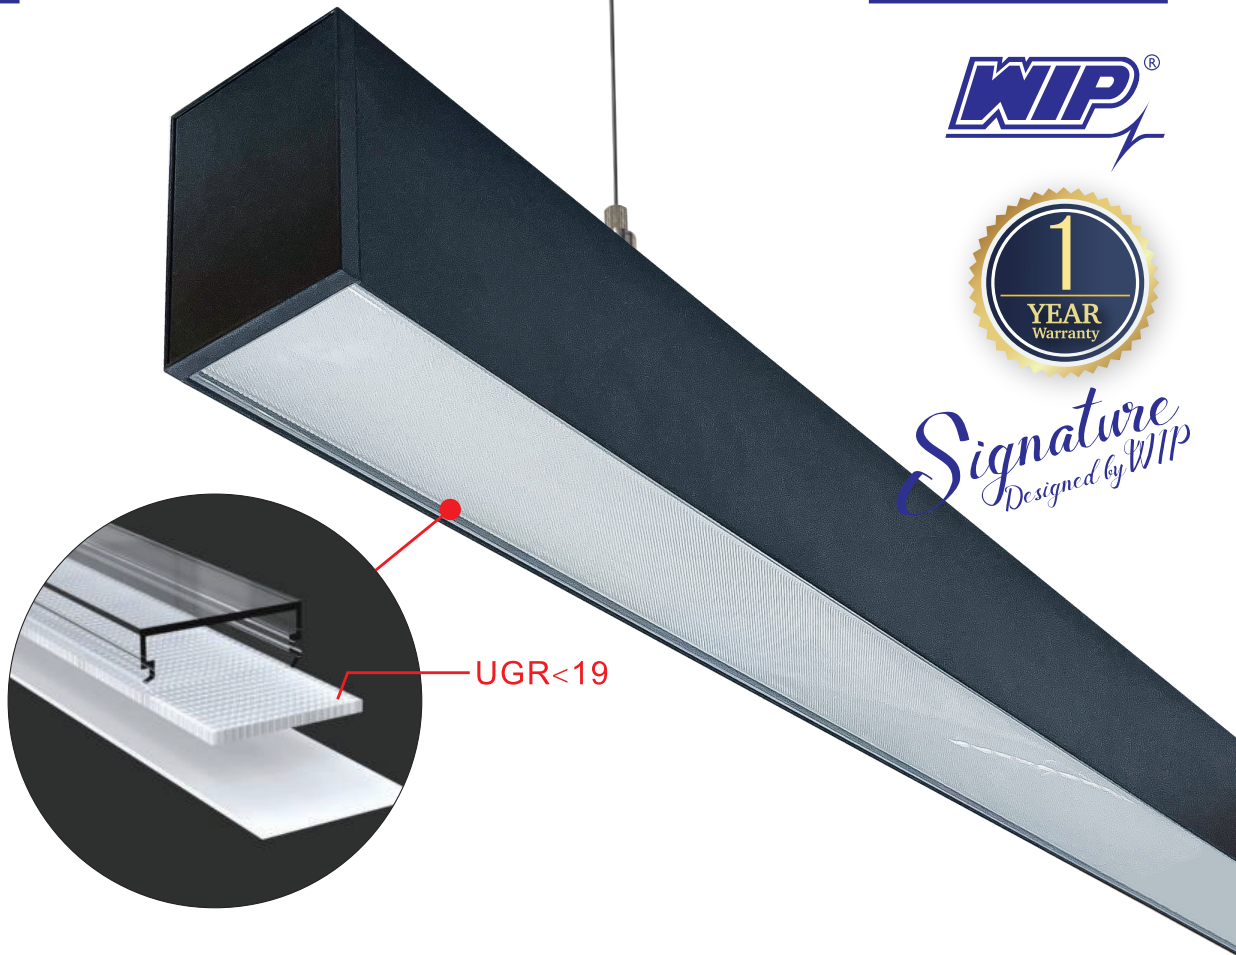

SUSPENDED LED LINEAR LIGHT

SUSPENDED LED LINEAR LIGHT

*Signature
Designed by WIP*

Installation

SUSPENDED LED LINEAR LIGHT

Specification

Suspended LED linear light is the excellent performance and aesthetic appeal, usually used in commercial and residential spaces. Highly flexible and can be easily customized to meet the specific lighting needs of a space. Can be mounted into suspended from a ceiling. The light is available in a range of color temperatures, making it easy to create the perfect lighting atmosphere for different tasks and areas. It have a bluetooth smart control and DALI smart control function, convenience to control ON/OFF and dimmable lighting remotely. Ideal for helping to illuminate hallways, meeting room, residential, office, kitchen room, etc.

Input Voltage	100-240VAC50/60HZ.
Power Factor	>0.95
Beam Angle	~ 120°
Work Temperature	-0°C to 45°C
LED Life Time	50,000 hrs.

Lens Material	PC
LED Light Source	Nichia
CCT	2700K, 3000K, 3500K, 4000K, 5000K, 6500K, 7000K, 7800K, Azure + 2700K, Tunable White (2700-6500K)
Dimmable	On Requirement
Tunable	On Requirement

CRI	>80 (2000K-6500K) >90 (2700K-7800K)
Tube	Die-cast Aluminum
Surge Protection	1kV
Mount	Suspension Cable Ø1.5 mm. (Length 1 meters)
Warranty	1 Year

Model	Power (W)	Luminous Flux (lm)	Efficiency (lm/W)	Total Harmonic Distortion	Driver	Weight (Kg.)	Dimension
XXX	30	1,800	60	<15%	Internal	1.65	65x1200x82
XXX	40	2,400	60	<15%	Internal	1.65	65x1200x82

Products of Thailand

SUSPENDED LED LINEAR LIGHT

Option Dimmable / Tunable Control

DALI DIMMABLE / TUNABLE CONTROL SYSTEM

Wiring Diagram

Super LED Dimming Module 2.0
(DALI master controller)
Model : CG-D

SUSPENDED LED LINEAR LIGHT