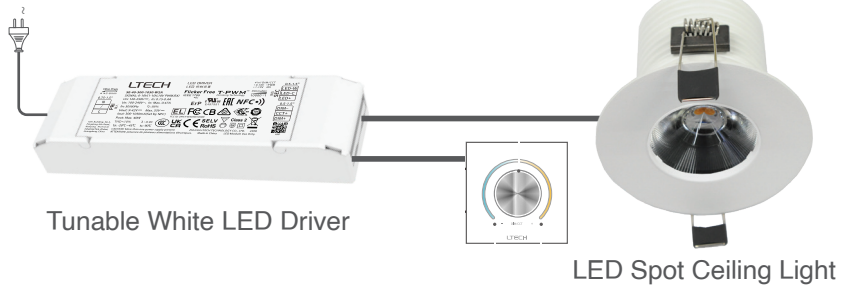

RECESSED DOWNLIGHT

RECESSED DOWNLIGHT

*Signature
Designed by WIP*

LED SPOT CEILING LIGHT

Specification

The light shell is die-casting aluminum and modern design offers a better perspective, black and white color, very low power consumption, energy saving, clean and smooth. Carmen series is the premium solutions for class indoor lighting with dark light brightness concept. It has convenient installation, operation and maintenance also provided long life-time usage. This is a perfect option for commercial lighting applications with an aesthetic streamline, idea for home lighting, office, hotel, etc.

Input Voltage	31-36 VDC	LED Life Time	50,000 hrs.	Housing	Die-cast Aluminium
Work Temperature	-10°C to + 65°C	Dimmable	Dim, Non-Dim	Cover Plate	Rectangular, Round
Beam Angle	~12° spot beam, ~24° spot beam, ~35° Medium beam, ~55° Wide beam, ~11° spot beam, ~25° spot beam, ~35° spot beam, ~50° spot beam, Asymmetric beam for wall washing	Lens Material	PMMA	Finishing	Powder Coated black or white
		LED Light Source	Luminus, Citizen	Panel Cut-Out	83 mm.
		CRI	>80 (2700K-6500K) >90 (2400K-5000K)	Warranty	1 Year
		CCT	2400K, 2700K, 3000K, 3500K, 4000K, 5000K, 6500K, 7800K, Tunable Warm (1800K-4000K) Tunable White (2700K-6500K)		

Option Dimmable / Tunable Control

0/1 - 10 DIMMABLE / TUNABLE CONTROL

DIMMABLE

0-10V Dimmer
Model : E610P

E1S-AD Series
Touch Panel (dimming)
Model : E1S-AD

TUNABLE

0-10V Tunable White
LED Dimmer
Model : E610P-CT