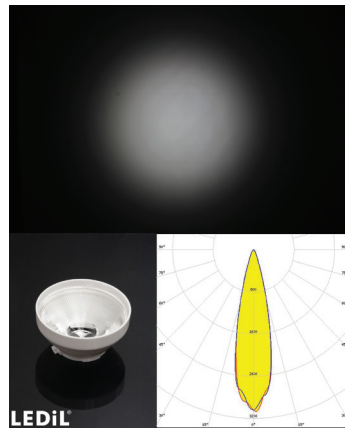

RECESSED DOWNLIGHT

RECESSED DOWNLIGHT

*Signature
Designed by WIP*

LED SPOT CEILING LIGHT

Specification

The light shell is die-casting aluminum and modern design offers a better perspective, black and white color, very low power consumption, energy saving, clean and smooth. Carmen series is the premium solutions for class indoor lighting with dark light brightness concept. It has convenient installation, operation and maintenance also provided long life-time usage. This is a perfect option for commercial lighting applications with an aesthetic streamline, idea for home lighting, office, hotel, etc.

Input Voltage	31-36 VDC	LED Life Time	50,000 hrs.	Housing	Die-cast Aluminium
Work Temperature	-10°C to + 65°C	Dimmable	Dim, Non-Dim	Cover Plate	Rectangular, Round
Beam Angle	~12° spot beam, ~24° spot beam, ~35° Medium beam, ~55° Wide beam, ~11° spot beam, ~25° spot beam, ~35° spot beam, ~50° spot beam, Asymmetric beam for wall washing	Lens Material	PMMA	Finishing	Powder Coated black or white
		LED Light Source	Luminus, Citizen	Panel Cut-Out	83 mm.
		CRI	>80 (2700K-6500K) >90 (2400K-5000K)	Warranty	1 Year
		CCT	2400K, 2700K, 3000K, 3500K, 4000K, 5000K, 6500K, 7800K, Tunable Warm (1800K-4000K) Tunable White (2700K-6500K)		

Model		Power (W)	Luminous Flux (lm)	Efficiency (lm/W)	Weight (Kg.)	Dimension (mm.)
Carmen	Ronda					
WS-C5	WS-R5	5	350	70	0.340	95x95x66
WS-C7	WS-R7	7	490	70	0.340	95x95x66
WS-C9	WS-R9	9	630	70	0.340	95x95x66
WS-C11	WS-R11	11	770	70	0.340	95x95x66
WS-C13	WS-R13	13	910	70	0.340	95x95x66

TIS 1955-2551

Products of Thailand

RECESSED DOWNLIGHT

LENS

~11° spot beam.

~25° spot beam.

~35° spot beam.

~50° spot beam.