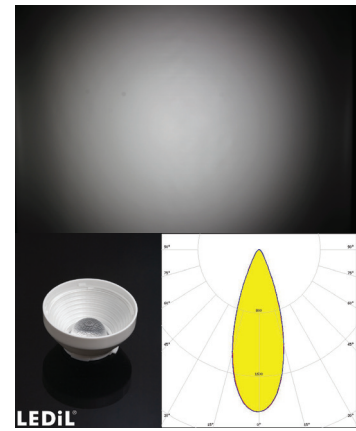

RECESSED DOWNLIGHT

RECESSED DOWNLIGHT

*Signature
Designed by WIP*

LED SPOT CEILING LIGHT

Specification

The light shell is die-casting aluminum and modern design offers a better perspective, black and white color, very low power consumption, energy saving, clean and smooth. Carmen series is the premium solutions for class indoor lighting with dark light brightness concept. It has convenient installation, operation and maintenance also provided long life-time usage. This is a perfect option for commercial lighting applications with an aesthetic streamline, idea for home lighting, office, hotel, etc.

Input Voltage	31-36 VDC	LED Life Time	50,000 hrs.	Housing	Die-cast Aluminium
Work Temperature	-10°C to + 65°C	Dimmable	Dim, Non-Dim	Cover Plate	Rectangular, Round
Beam Angle	~12° spot beam, ~24° spot beam, ~35° Medium beam, ~55° Wide beam, ~11° spot beam, ~25° spot beam, ~35° spot beam, ~50° spot beam, Asymmetric beam for wall washing	Lens Material	PMMA	Finishing	Powder Coated black or white
		LED Light Source	Luminus, Citizen	Panel Cut-Out	83 mm.
		CRI	>80 (2700K-6500K) >90 (2400K-5000K)	Warranty	1 Year
		CCT	2400K, 2700K, 3000K, 3500K, 4000K, 5000K, 6500K, 7800K, Tunable Warm (1800K-4000K) Tunable White (2700K-6500K)		

Model		Power (W)	Luminous Flux (lm)	Efficiency (lm/W)	Weight (Kg.)	Dimension (mm.)
Carmen	Ronda					
WS-C5	WS-R5	5	350	70	0.340	95x95x66
WS-C7	WS-R7	7	490	70	0.340	95x95x66
WS-C9	WS-R9	9	630	70	0.340	95x95x66
WS-C11	WS-R11	11	770	70	0.340	95x95x66
WS-C13	WS-R13	13	910	70	0.340	95x95x66

TIS 1955-2551

Products of Thailand

RECESSED DOWNLIGHT

LENS

~11° spot beam.

~25° spot beam.

~35° spot beam.

~50° spot beam.