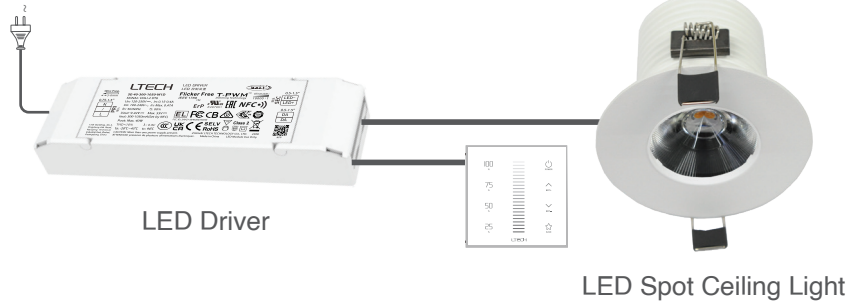

RECESSED DOWNLIGHT

RECESSED DOWNLIGHT

*Signature
Designed by WIP*

LED SPOT CEILING LIGHT

Specification

The light shell is die-casting aluminum and modern design offers a better perspective, black and white color, very low power consumption, energy saving, clean and smooth. Carmen series is the premium solutions for class indoor lighting with dark light brightness concept. It has convenient installation, operation and maintenance also provided long life-time usage. This is a perfect option for commercial lighting applications with an aesthetic streamline, idea for home lighting, office, hotel, etc.

Wiring Diagram

Super LED Dimming Module 2.0
(DALI master controller)
Model : CG-D

RECESSED DOWNLIGHT

Option Dimmable Control

TRIAC DIMMABLE CONTROL

Triac Connection

ELV Connection

RECESSED DOWNLIGHT

Option Dimmable / Tunable Control

0/1 - 10 DIMMABLE / TUNABLE CONTROL

DIMMABLE

0-10V Dimmer
Model : E610P

E1S-AD Series
Touch Panel (dimming)
Model : E1S-AD

TUNABLE

0-10V Tunable White
LED Dimmer
Model : E610P-CT