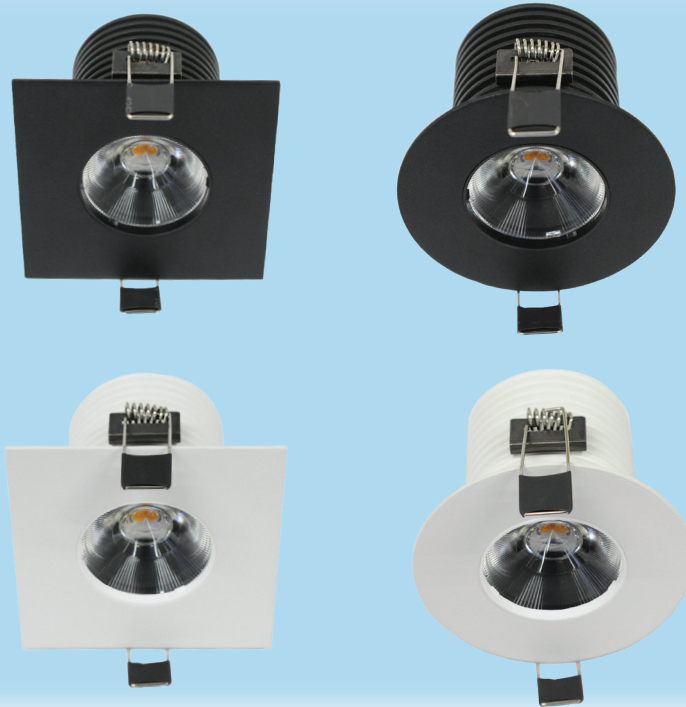

RECESSED DOWNLIGHT

RECESSED DOWNLIGHT

*Signature
Designed by WIP*

LED SPOT CEILING LIGHT

Specification

The light shell is die-casting aluminum and modern design offers a better perspective, black and white color, very low power consumption, energy saving, clean and smooth. Carmen series is the premium solutions for class indoor lighting with dark light brightness concept. It has convenient installation, operation and maintenance also provided long life-time usage. This is a perfect option for commercial lighting applications with an aesthetic streamline, idea for home lighting, office, hotel, etc.

Input Voltage	31-36 VDC	LED Life Time	50,000 hrs.	Housing	Die-cast Aluminium
Work Temperature	-10°C to + 65°C	Dimmable	Dim, Non-Dim	Cover Plate	Rectangular, Round
Beam Angle	~12° spot beam, ~24° spot beam, ~35° Medium beam, ~55° Wide beam, ~11° spot beam, ~25° spot beam, ~35° spot beam, ~50° spot beam, Asymmetric beam for wall washing	Lens Material	PMMA	Finishing	Powder Coated black or white
		LED Light Source	Luminus, Citizen	Panel Cut-Out	83 mm.
		CRI	>80 (2700K-6500K) >90 (2400K-5000K)	Warranty	1 Year
		CCT	2400K, 2700K, 3000K, 3500K, 4000K, 5000K, 6500K, 7800K, Tunable Warm (1800K-4000K) Tunable White (2700K-6500K)		

Model		Power (W)	Luminous Flux (lm)	Efficiency (lm/W)	Weight (Kg.)	Dimension (mm.)
Carmen	Ronda					
WS-C5	WS-R5	5	350	70	0.340	95x95x66
WS-C7	WS-R7	7	490	70	0.340	95x95x66
WS-C9	WS-R9	9	630	70	0.340	95x95x66
WS-C11	WS-R11	11	770	70	0.340	95x95x66
WS-C13	WS-R13	13	910	70	0.340	95x95x66

TIS 1955-2551

Products of Thailand

RECESSED DOWNLIGHT

LENS

~11° spot beam.

~25° spot beam.

~35° spot beam.

~50° spot beam.