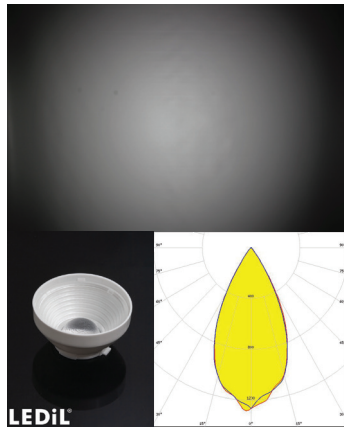

RECESSED DOWNLIGHT

RECESSED DOWNLIGHT

*Signature
Designed by WIP*

LED SPOT CEILING LIGHT

Specification

The light shell is die-casting aluminum and modern design offers a better perspective, black and white color, very low power consumption, energy saving, clean and smooth. Carmen series is the premium solutions for class indoor lighting with dark light brightness concept. It has convenient installation, operation and maintenance also provided long life-time usage. This is a perfect option for commercial lighting applications with an aesthetic streamline, idea for home lighting, office, hotel, etc.

Input Voltage	31-36 VDC	LED Life Time	50,000 hrs.	Housing	Die-cast Aluminium
Work Temperature	-10°C to + 65°C	Dimmable	Dim, Non-Dim	Cover Plate	Rectangular, Round
Beam Angle	~12° spot beam, ~24° spot beam, ~35° Medium beam, ~55° Wide beam, ~11° spot beam, ~25° spot beam, ~35° spot beam, ~50° spot beam, Asymmetric beam for wall washing	Lens Material	PMMA	Finishing	Powder Coated black or white
		LED Light Source	Luminus, Citizen	Panel Cut-Out	83 mm.
		CRI	>80 (2700K-6500K) >90 (2400K-5000K)	Warranty	1 Year
		CCT	2400K, 2700K, 3000K, 3500K, 4000K, 5000K, 6500K, 7800K, Tunable Warm (1800K-4000K) Tunable White (2700K-6500K)		

Model		Power (W)	Luminous Flux (lm)	Efficiency (lm/W)	Weight (Kg.)	Dimension (mm.)
Carmen	Ronda					
WS-C5	WS-R5	5	350	70	0.340	95x95x66
WS-C7	WS-R7	7	490	70	0.340	95x95x66
WS-C9	WS-R9	9	630	70	0.340	95x95x66
WS-C11	WS-R11	11	770	70	0.340	95x95x66
WS-C13	WS-R13	13	910	70	0.340	95x95x66

TIS 1955-2551

Products of Thailand

RECESSED DOWNLIGHT

LENS

~11° spot beam.

~25° spot beam.

~35° spot beam.

~50° spot beam.