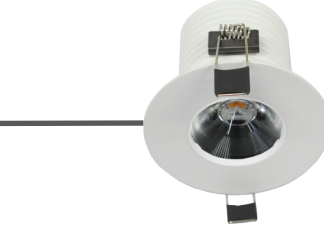

RECESSED DOWNLIGHT

RECESSED DOWNLIGHT

*Signature
Designed by WIP*

LED SPOT CEILING LIGHT

Specification

The light shell is die-casting aluminum and modern design offers a better perspective, black and white color, very low power consumption, energy saving, clean and smooth. Carmen series is the premium solutions for class indoor lighting with dark light brightness concept. It has convenient installation, operation and maintenance also provided long life-time usage. This is a perfect option for commercial lighting applications with an aesthetic streamline, idea for home lighting, office, hotel, etc.

Input Voltage	31-36 VDC	LED Life Time	50,000 hrs.	Housing	Die-cast Aluminium
Work Temperature	-10°C to + 65°C	Dimmable	Dim, Non-Dim	Cover Plate	Rectangular, Round
Beam Angle	~12° spot beam, ~24° spot beam, ~35° Medium beam, ~55° Wide beam, ~11° spot beam, ~25° spot beam, ~35° spot beam, ~50° spot beam, Asymmetric beam for wall washing	Lens Material	PMMA	Finishing	Powder Coated black or white
		LED Light Source	Luminus, Citizen	Panel Cut-Out	83 mm.
		CRI	>80 (2700K-6500K) >90 (2400K-5000K)	Warranty	1 Year
		CCT	2400K, 2700K, 3000K, 3500K, 4000K, 5000K, 6500K, 7800K, Tunable Warm (1800K-4000K) Tunable White (2700K-6500K)		

RECESSED DOWNLIGHT

Option Bluetooth Control

Bluetooth®

Multiple control modes for different applications

Realize fast dimming

APP

Bluetooth LED Driver

LED Spot Ceiling Light

Link up the remote with the LED driver via App to control the driver both by App and remote

APP

Remote

Bluetooth Wireless Switch

Bluetooth LED Driver

LED Spot Ceiling Light

Link up the Super Panel with the LED driver via App to control the driver both by App and Super Panel. Also connecting the Super Panel to network allows you to remotely control the driver, cloud scenes and automatic linkage