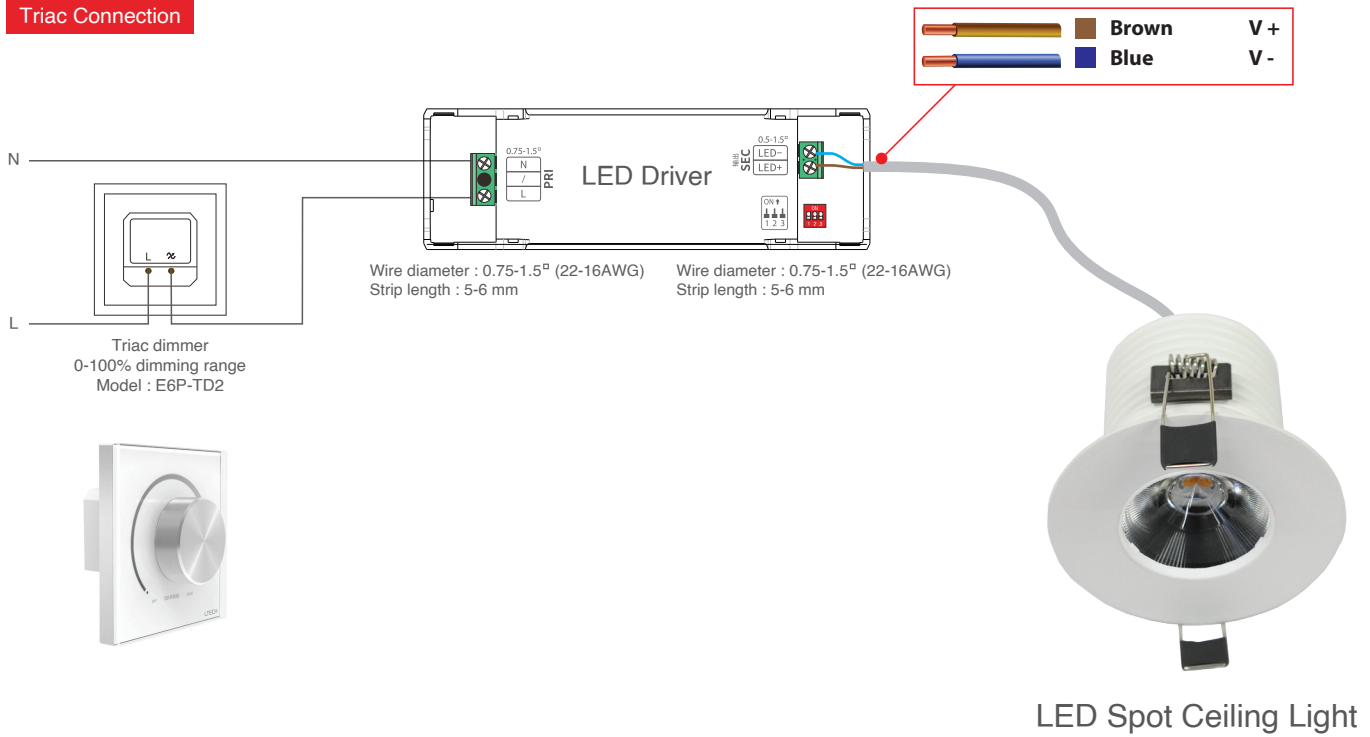

RECESSED DOWNLIGHT

RECESSED DOWNLIGHT

*Signature
Designed by WIP*

LED SPOT CEILING LIGHT

Specification

The light shell is die-casting aluminum and modern design offers a better perspective, black and white color, very low power consumption, energy saving, clean and smooth. Carmen series is the premium solutions for class indoor lighting with dark light brightness concept. It has convenient installation, operation and maintenance also provided long life-time usage. This is a perfect option for commercial lighting applications with an aesthetic streamline, idea for home lighting, office, hotel, etc.

Link up the remote with the LED driver via App to control the driver both by App and remote

APP

Remote

Bluetooth Wireless Switch

Bluetooth LED Driver

LED Spot Ceiling Light

Link up the Super Panel with the LED driver via App to control the driver both by App and Super Panel. Also connecting the Super Panel to network allows you to remotely control the driver, cloud scenes and automatic linkage

Wiring Diagram

Super LED Dimming Module 2.0
(DALI master controller)
Model : CG-D

RECESSED DOWNLIGHT

Option Dimmable Control

TRIAC DIMMABLE CONTROL

Triac Connection

ELV Connection

RECESSED DOWNLIGHT

Option Dimmable / Tunable Control

0/1 - 10 DIMMABLE / TUNABLE CONTROL

DIMMABLE

0-10V Dimmer
Model : E610P

E1S-AD Series
Touch Panel (dimming)
Model : E1S-AD

TUNABLE

0-10V Tunable White
LED Dimmer
Model : E610P-CT