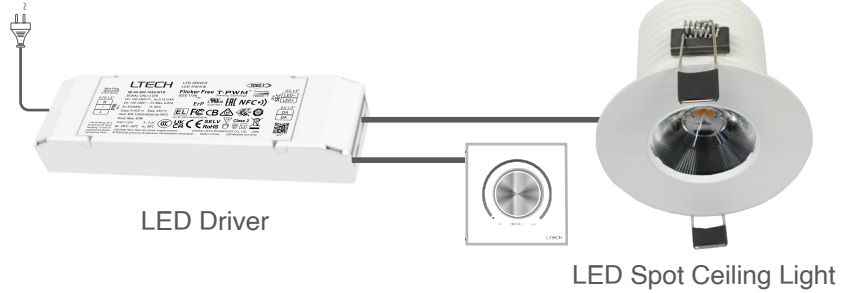

RECESSED DOWNLIGHT

RECESSED DOWNLIGHT

*Signature
Designed by WIP*

LED SPOT CEILING LIGHT

Specification

The light shell is die-casting aluminum and modern design offers a better perspective, black and white color, very low power consumption, energy saving, clean and smooth. Carmen series is the premium solutions for class indoor lighting with dark light brightness concept. It has convenient installation, operation and maintenance also provided long life-time usage. This is a perfect option for commercial lighting applications with an aesthetic streamline, idea for home lighting, office, hotel, etc.

Link up the remote with the LED driver via App to control the driver both by App and remote

APP

Remote

Bluetooth Wireless Switch

Bluetooth LED Driver

LED Spot Ceiling Light

Link up the Super Panel with the LED driver via App to control the driver both by App and Super Panel. Also connecting the Super Panel to network allows you to remotely control the driver, cloud scenes and automatic linkage

Wiring Diagram

Super LED Dimming Module 2.0
(DALI master controller)
Model : CG-D

RECESSED DOWNLIGHT

Option Dimmable Control

TRIAC DIMMABLE CONTROL

Triac Connection

ELV Connection

RECESSED DOWNLIGHT

Option Dimmable / Tunable Control

0/1 - 10 DIMMABLE / TUNABLE CONTROL

DIMMABLE

0-10V Dimmer
Model : E610P

E1S-AD Series
Touch Panel (dimming)
Model : E1S-AD

TUNABLE

0-10V Tunable White
LED Dimmer
Model : E610P-CT