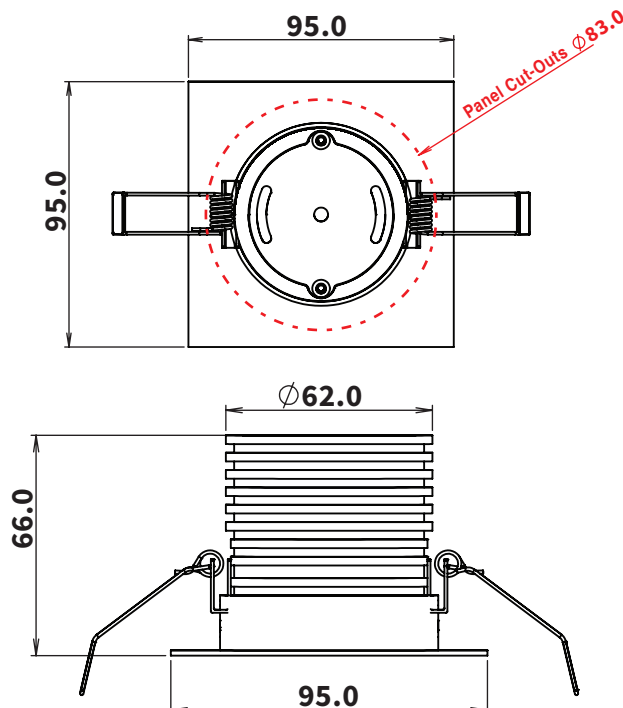

Input Voltage	31-36 VDC	LED Life Time	50,000 hrs.	Housing	Die-cast Aluminium
Work Temperature	-10°C to + 65°C	Dimmable	Dim, Non-Dim	Cover Plate	Rectangular, Round
Beam Angle	~12° spot beam, ~24° spot beam, ~35° Medium beam, ~55° Wide beam, ~11° spot beam, ~25° spot beam, ~35° spot beam, ~50° spot beam, Asymmetric beam for wall washing	Lens Material	PMMA	Finishing	Powder Coated black or white
		LED Light Source	Luminus, Citizen	Panel Cut-Out	83 mm.
		CRI	>80 (2700K-6500K) >90 (2400K-5000K)	Warranty	1 Year
		CCT	2400K, 2700K, 3000K, 3500K, 4000K, 5000K, 6500K, 7800K, Tunable Warm (1800K-4000K) Tunable White (2700K-6500K)		

Model		Power (W)	Luminous Flux (lm)	Efficiency (lm/W)	Weight (Kg.)	Dimension (mm.)
Carmen	Ronda					
WS-C5	WS-R5	5	350	70	0.340	95x95x66
WS-C7	WS-R7	7	490	70	0.340	95x95x66
WS-C9	WS-R9	9	630	70	0.340	95x95x66
WS-C11	WS-R11	11	770	70	0.340	95x95x66
WS-C13	WS-R13	13	910	70	0.340	95x95x66

TIS 1955-2551

Products of Thailand

RECESSED DOWNLIGHT

LENS

~11° spot beam.

~25° spot beam.

~35° spot beam.

~50° spot beam.

Asymmetric beam for wall washing

Dimension (in mm.)

Model		Panel Cut-Outs	Dimension (mm.)		
Carmen	Ronda		(W)	(L)	(H)
WS-C5	WS-R5	Ø 83	95	95	66
WS-C7	WS-R7	Ø 83	95	95	66
WS-C9	WS-R9	Ø 83	95	95	66
WS-C11	WS-R11	Ø 83	95	95	66
WS-C13	WS-R13	Ø 83	95	95	66