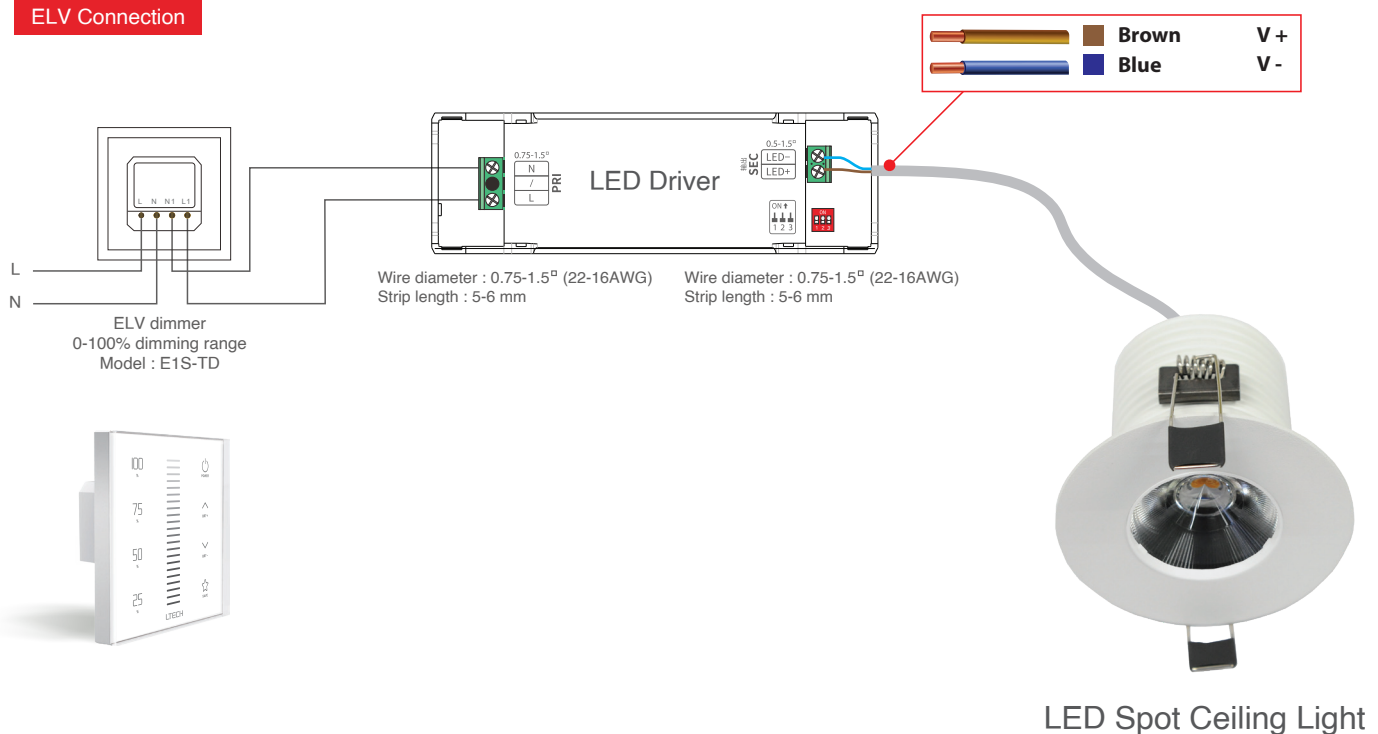

RECESSED DOWNLIGHT

RECESSED DOWNLIGHT

*Signature
Designed by WIP*

LED SPOT CEILING LIGHT

Specification

The light shell is die-casting aluminum and modern design offers a better perspective, black and white color, very low power consumption, energy saving, clean and smooth. Carmen series is the premium solutions for class indoor lighting with dark light brightness concept. It has convenient installation, operation and maintenance also provided long life-time usage. This is a perfect option for commercial lighting applications with an aesthetic streamline, idea for home lighting, office, hotel, etc.

Link up the remote with the LED driver via App to control the driver both by App and remote

APP

Remote

Bluetooth Wireless Switch

Bluetooth LED Driver

LED Spot Ceiling Light

Link up the Super Panel with the LED driver via App to control the driver both by App and Super Panel. Also connecting the Super Panel to network allows you to remotely control the driver, cloud scenes and automatic linkage

Wiring Diagram

Super LED Dimming Module 2.0
(DALI master controller)
Model : CG-D

RECESSED DOWNLIGHT

Option Dimmable Control

TRIAC DIMMABLE CONTROL

Triac Connection

ELV Connection

RECESSED DOWNLIGHT

Option Dimmable / Tunable Control

0/1 - 10 DIMMABLE / TUNABLE CONTROL

DIMMABLE

0-10V Dimmer
Model : E610P

E1S-AD Series
Touch Panel (dimming)
Model : E1S-AD

TUNABLE

0-10V Tunable White
LED Dimmer
Model : E610P-CT