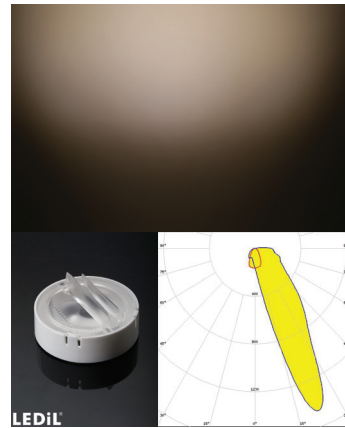

RECESSED DOWNLIGHT

RECESSED DOWNLIGHT

*Signature
Designed by WIP*

LED SPOT CEILING LIGHT

Specification

The light shell is die-casting aluminum and modern design offers a better perspective, black and white color, very low power consumption, energy saving, clean and smooth. Carmen series is the premium solutions for class indoor lighting with dark light brightness concept. It has convenient installation, operation and maintenance also provided long life-time usage. This is a perfect option for commercial lighting applications with an aesthetic streamline, idea for home lighting, office, hotel, etc.

Input Voltage	31-36 VDC	LED Life Time	50,000 hrs.	Housing	Die-cast Aluminium
Work Temperature	-10°C to + 65°C	Dimmable	Dim, Non-Dim	Cover Plate	Rectangular, Round
Beam Angle	~12° spot beam, ~24° spot beam, ~35° Medium beam, ~55° Wide beam, ~11° spot beam, ~25° spot beam, ~35° spot beam, ~50° spot beam, Asymmetric beam for wall washing	Lens Material	PMMA	Finishing	Powder Coated black or white
		LED Light Source	Luminus, Citizen	Panel Cut-Out	83 mm.
		CRI	>80 (2700K-6500K) >90 (2400K-5000K)	Warranty	1 Year
		CCT	2400K, 2700K, 3000K, 3500K, 4000K, 5000K, 6500K, 7800K, Tunable Warm (1800K-4000K) Tunable White (2700K-6500K)		

Model		Power (W)	Luminous Flux (lm)	Efficiency (lm/W)	Weight (Kg.)	Dimension (mm.)
Carmen	Ronda					
WS-C5	WS-R5	5	350	70	0.340	95x95x66
WS-C7	WS-R7	7	490	70	0.340	95x95x66
WS-C9	WS-R9	9	630	70	0.340	95x95x66
WS-C11	WS-R11	11	770	70	0.340	95x95x66
WS-C13	WS-R13	13	910	70	0.340	95x95x66

TIS 1955-2551

Products of Thailand

RECESSED DOWNLIGHT

LENS

~11° spot beam.

~25° spot beam.

~35° spot beam.

~50° spot beam.