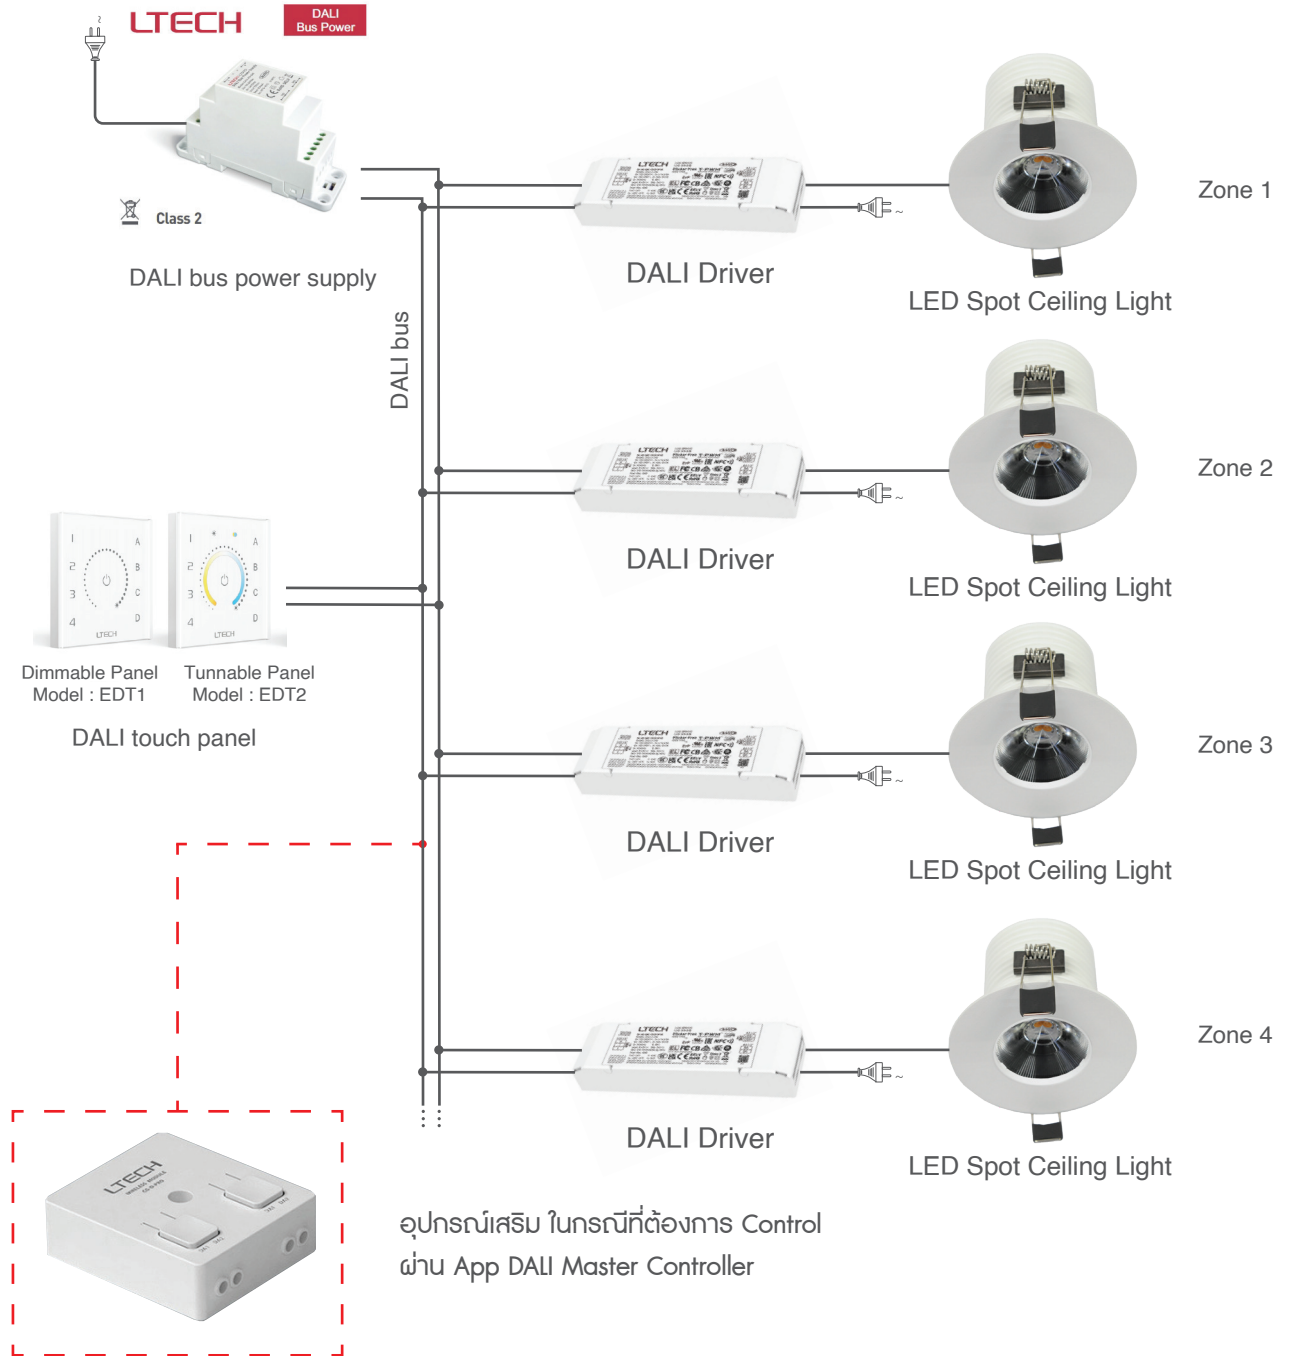

Link up the remote with the LED driver via App to control the driver both by App and remote

APP

Remote

Bluetooth Wireless Switch

Bluetooth LED Driver

LED Spot Ceiling Light

Link up the Super Panel with the LED driver via App to control the driver both by App and Super Panel. Also connecting the Super Panel to network allows you to remotely control the driver, cloud scenes and automatic linkage

APP

Super Panel

Bluetooth LED Driver

LED Spot Ceiling Light

Products of Thailand

RECESSED DOWNLIGHT

Option Dimmable / Tunable Control

DALI DIMMABLE / TUNABLE CONTROL SYSTEM

Wiring Diagram

Super LED Dimming Module 2.0
(DALI master controller)
Model : CG-D

RECESSED DOWNLIGHT

Option Dimmable Control

TRIAC DIMMABLE CONTROL

Triac Connection

ELV Connection

RECESSED DOWNLIGHT

Option Dimmable / Tunable Control

0/1 - 10 DIMMABLE / TUNABLE CONTROL

DIMMABLE

0-10V Dimmer
Model : E610P

E1S-AD Series
Touch Panel (dimming)
Model : E1S-AD

TUNABLE

0-10V Tunable White
LED Dimmer
Model : E610P-CT