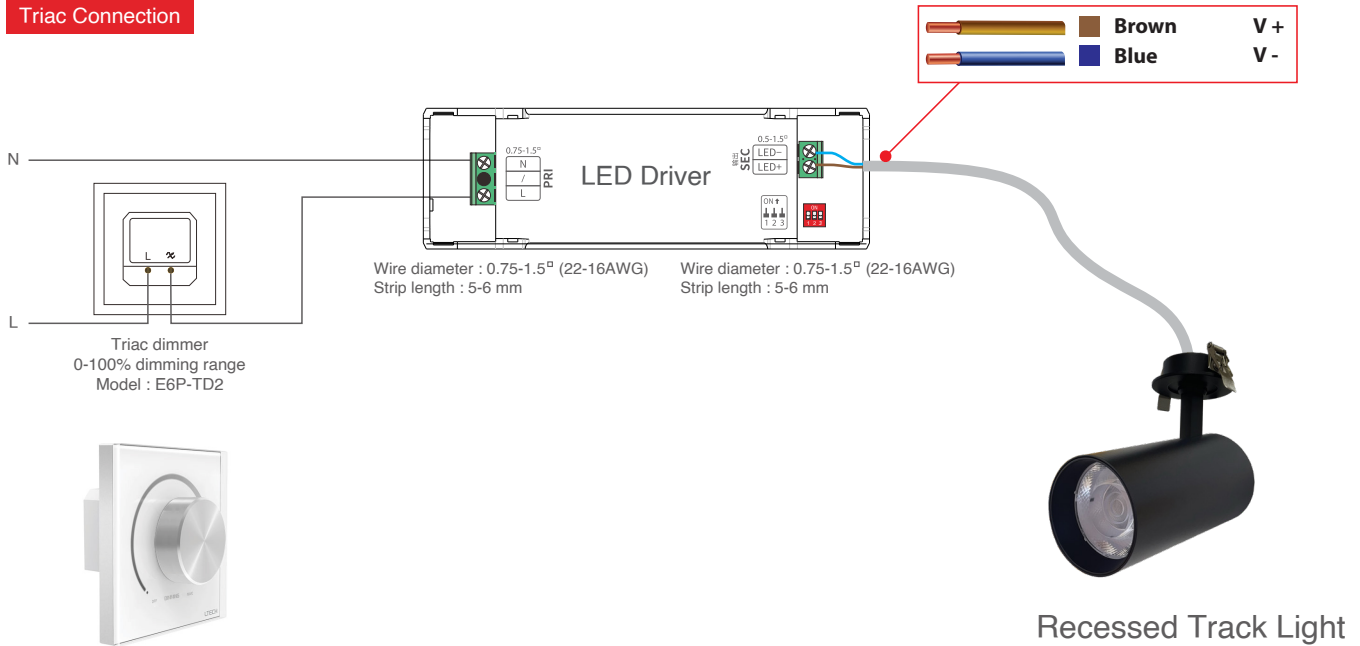

RECESSED LED COB TRACK LIGHT FOR MUSEUM

Option Dimmable Control

TRIAC DIMMABLE CONTROL

Triac Connection