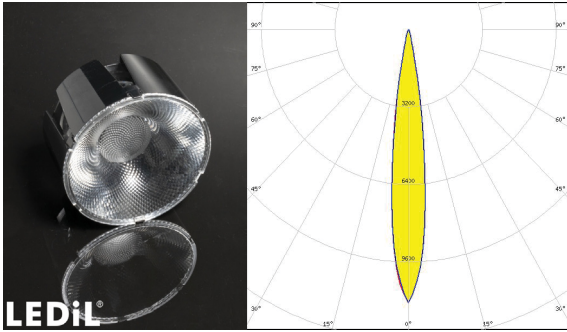

Beam Angle

Beam Angle

~15° spot beam