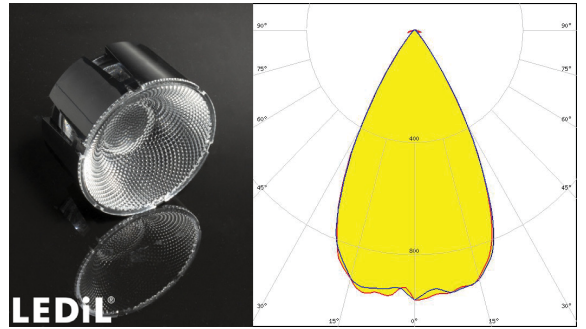

## Beam Angle

### Beam Angle

~15° spot beam

~26° spot beam

~36° wide beam

~60° wide beam

## Dimension (in mm.)

Dimension (mm.)		
(W)	(L)	(H)
Ø68	155	135