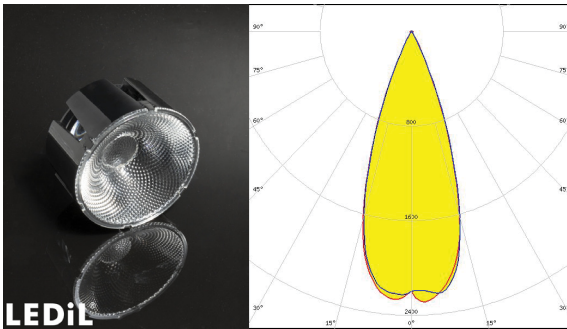

Model	Power (W)	Input Current	Luminous Flux (lm)	Efficiency (lm/W)	Weight (Kg.)	Dimension (mm.)
Recessed Track Light	10	0.045A	1,150	115	0.70	Ø68x155x135
Recessed Track Light	15	0.068A	1,725	115	0.70	Ø68x155x135
Recessed Track Light	20	0.090A	2,300	115	0.70	Ø68x155x135
Recessed Track Light	25	0.113A	2,875	115	0.70	Ø68x155x135
Recessed Track Light	30	0.136A	3,450	115	0.70	Ø68x155x135

## Beam Angle

### Beam Angle

~15° spot beam

~26° spot beam

~36° wide beam

~60° wide beam

## Dimension (in mm.)

Dimension (mm.)		
(W)	(L)	(H)
Ø68	155	135