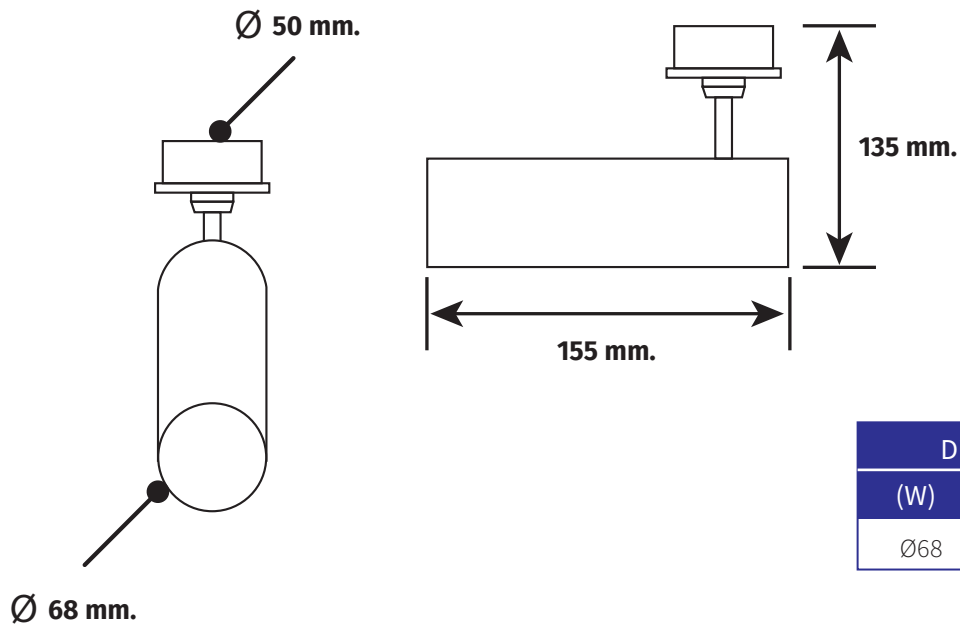

Model	Power (W)	Input Current	Luminous Flux (lm)	Efficiency (lm/W)	Weight (Kg.)	Dimension (mm.)
Recessed Track Light	10	0.045A	1,150	115	0.70	Ø68x155x135
Recessed Track Light	15	0.068A	1,725	115	0.70	Ø68x155x135
Recessed Track Light	20	0.090A	2,300	115	0.70	Ø68x155x135
Recessed Track Light	25	0.113A	2,875	115	0.70	Ø68x155x135
Recessed Track Light	30	0.136A	3,450	115	0.70	Ø68x155x135

## Beam Angle

### Beam Angle

~15° spot beam

~26° spot beam

~36° wide beam

~60° wide beam

## Dimension (in mm.)

Dimension (mm.)		
(W)	(L)	(H)
Ø68	155	135