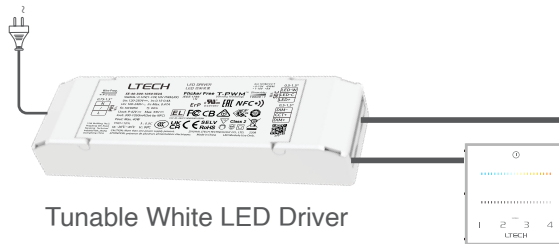

#### TUNABLE

0-10V Tunable White  
LED Dimmer  
Model : E610P-CT

Recessed LED COB  
Track Light for Museum

ECT2 CT Touch Panel  
Model : ECT2

Recessed LED COB  
Track Light for Museum