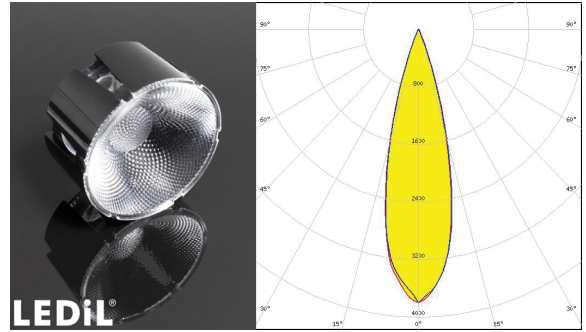

~26° spot beam