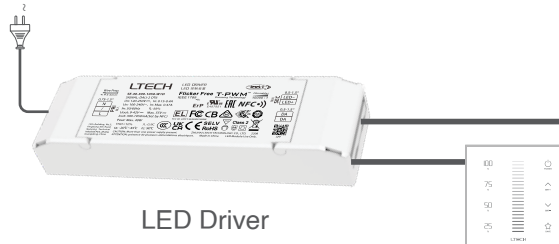

#### DIMMABLE

0-10V Dimmer  
Model : E610P

Recessed LED COB  
Track Light for Museum

E1S-AD Series  
Touch Panel (dimming)  
Model : E1S-AD

Recessed LED COB  
Track Light for Museum