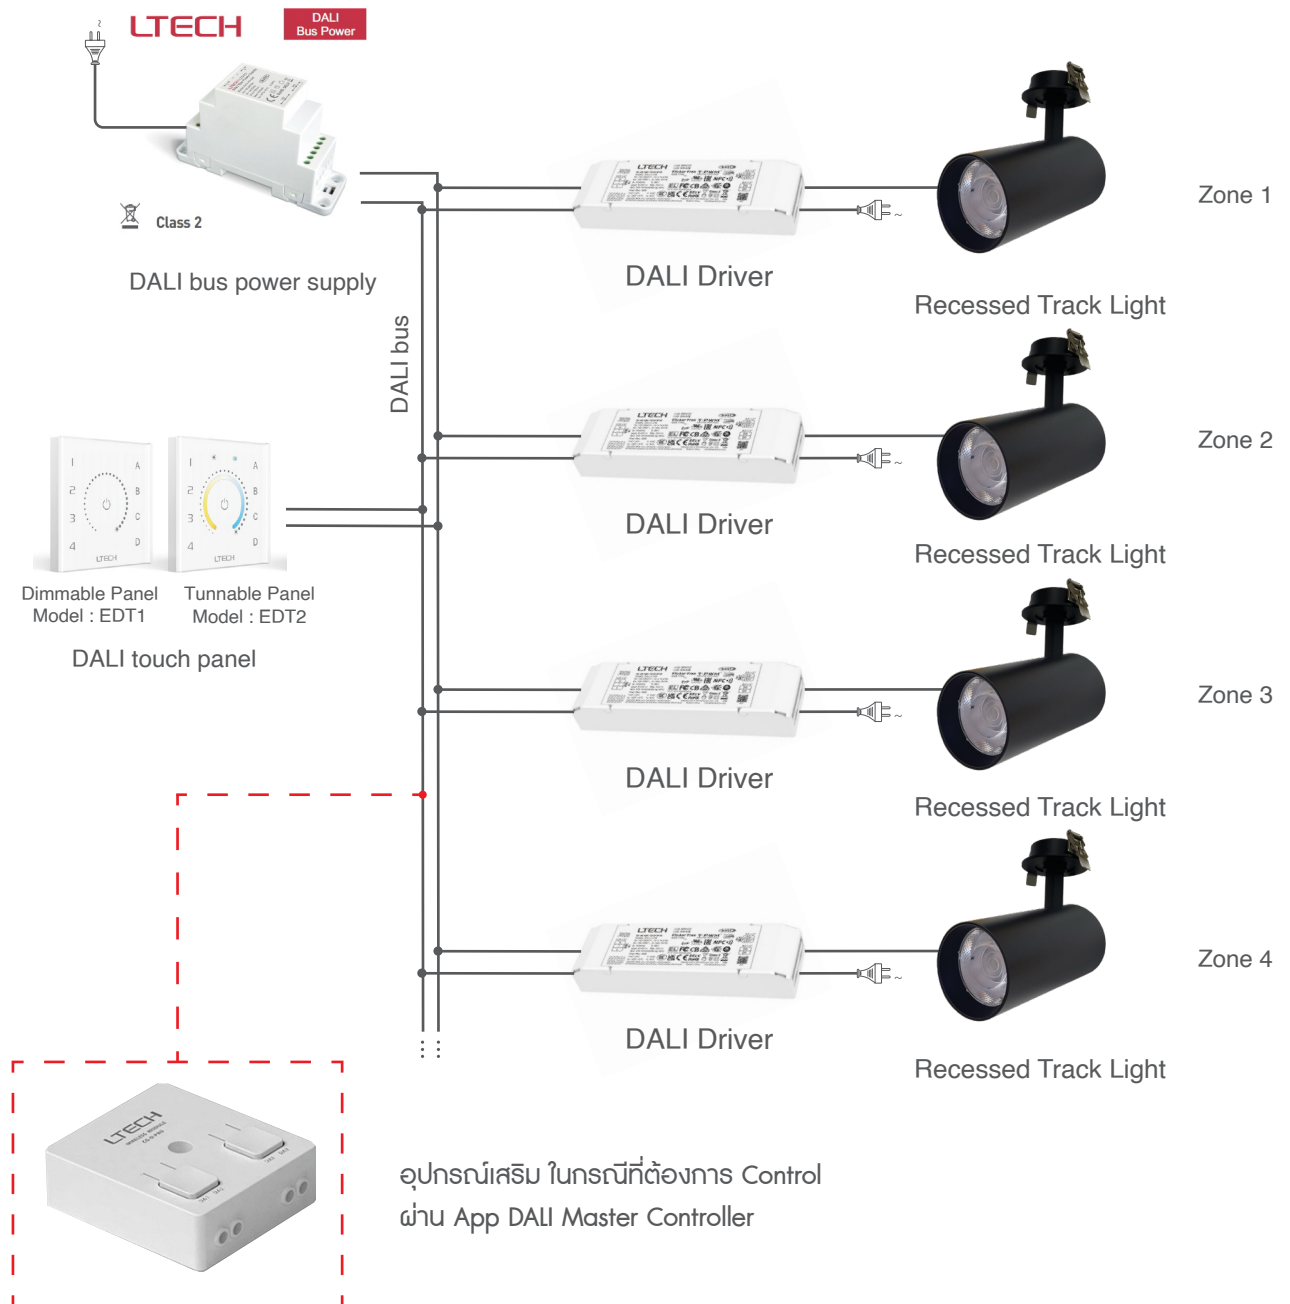

RECESSED LED COB TRACK LIGHT FOR MUSEUM

Option Dimmable / Tunable Control

DALI DIMMABLE / TUNABLE CONTROL SYSTEM

Wiring Diagram

Super LED Dimming Module 2.0
(DALI master controller)
Model : CG-D