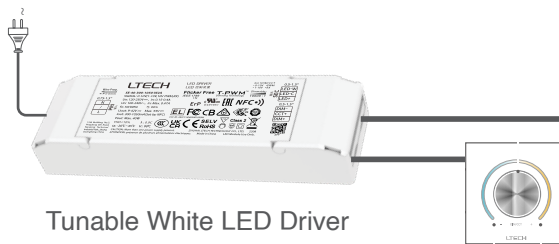

TUNABLE

Recessed LED COB
Track Light for Museum