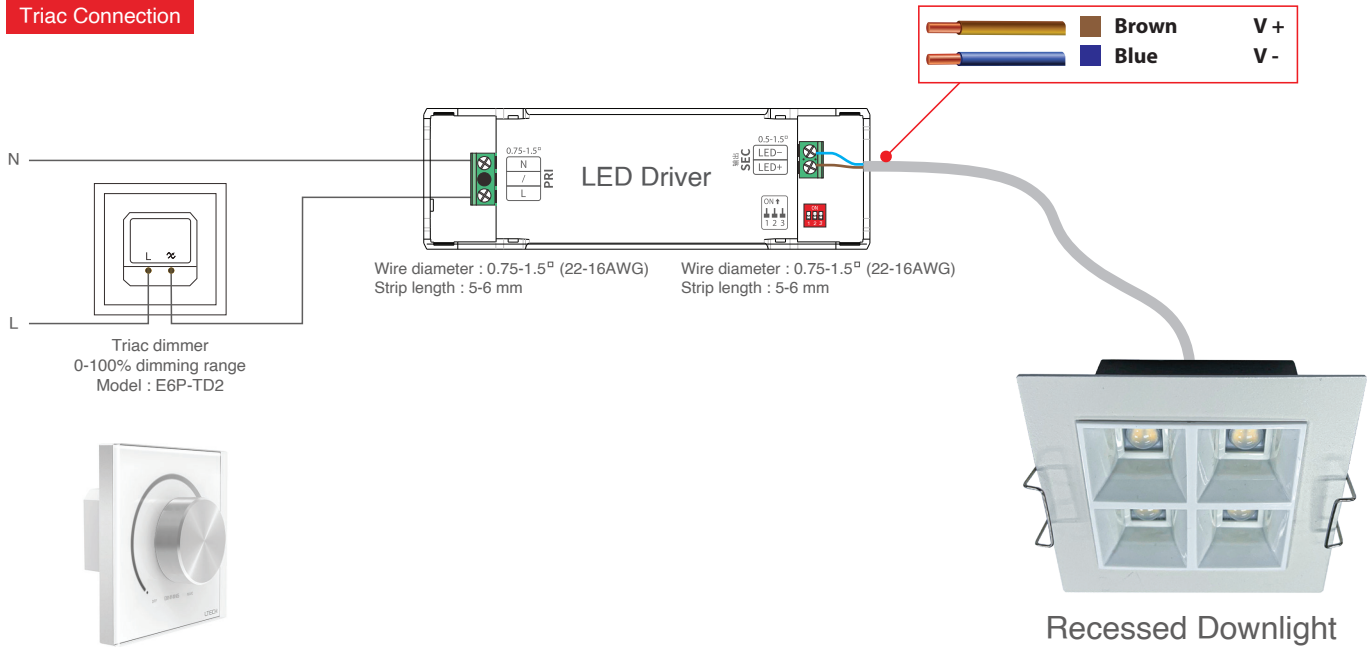

Link up the remote with the LED driver via App to control the driver both by App and remote

APP

Remote

Bluetooth Wireless Switch

Bluetooth LED Driver

Recessed Downlight

Link up the Super Panel with the LED driver via App to control the driver both by App and Super Panel. Also connecting the Super Panel to network allows you to remotely control the driver, cloud scenes and automatic linkage

Wiring Diagram

Super LED Dimming Module 2.0
(DALI master controller)
Model : CG-D

RECESSED DOWNLIGHT

Option Dimmable Control

TRIAC DIMMABLE CONTROL

Triac Connection

ELV Connection

RECESSED DOWNLIGHT

Option Dimmable / Tunable Control

0/1 - 10 DIMMABLE / TUNABLE CONTROL

DIMMABLE

0-10V Dimmer
Model : E610P

LED Driver

Recessed Downlight

E1S-AD Series
Touch Panel (dimming)
Model : E1S-AD

LED Driver

Recessed Downlight

TUNABLE

0-10V Tunable White
LED Dimmer
Model : E610P-CT

Tunable White LED Driver

Recessed Downlight

ECT2 CT Touch Panel
Model : ECT2

Tunable White LED Driver

Recessed Downlight