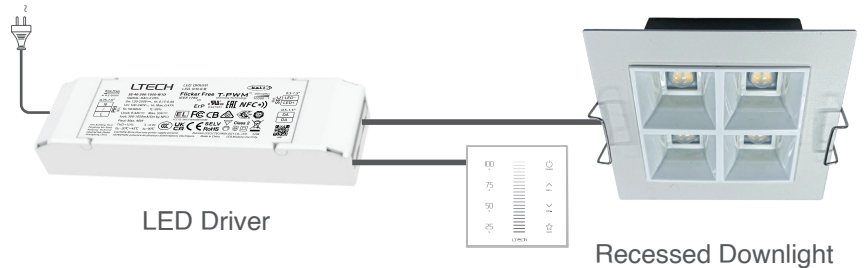

Specification

The light shell is die-casting aluminum and modern design offers a better perspective, black and white color, very low power consumption, energy saving, clean and smooth. Daisy series is the premium solutions for class indoor lighting with dark light brightness concept. It has convenient installation, operation and maintenance also provided long life-time usage. This is a perfect option for commercial lighting applications with an aesthetic streamline, idea for home lighting, office, hotel, etc.

Option Dimmable / Tunable Control

0/1 - 10 DIMMABLE / TUNABLE CONTROL

DIMMABLE

0-10V Dimmer
Model : E610P

LED Driver

Recessed Downlight

E1S-AD Series
Touch Panel (dimming)
Model : E1S-AD

LED Driver

Recessed Downlight

TUNABLE

0-10V Tunable White
LED Dimmer
Model : E610P-CT

Tunable White LED Driver

Recessed Downlight

ECT2 CT Touch Panel
Model : ECT2

Tunable White LED Driver

Recessed Downlight