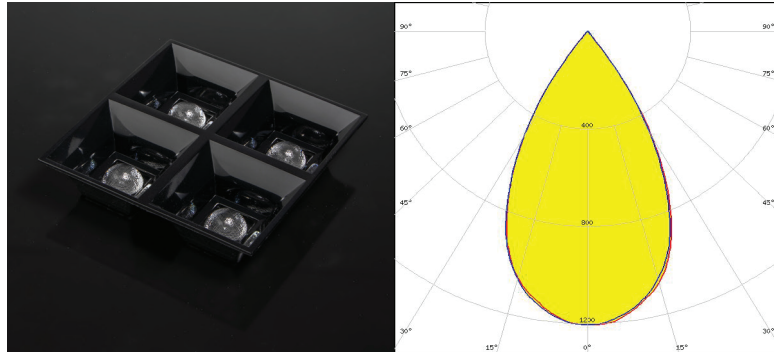

Input Voltage	36 VDC	Lens Material	PMMA	Housing	Die-cast Aluminium
Beam Angle	50°, 80°	LED Light Source	Luminus, Lumileds	Finishing	Powder Coated in white
Work Temperature	-10°C to + 65°C	CRI	>80 (2200K-6500K) >90 (2700K-7800K)	Reflector	Black, White
LED Life Time	50,000 hrs.	CCT	2200K, 2700K, 3000K, 3500K, 4000K, 5000K, 6500K, 7800K, Tunable Warm (1800K-4000K), Tunable White (2700K-6500K)	Panel Cut-Out	1 Module 95x95 mm. 2 Module 195x95 mm.
Dimmable	Dim, Non-Dim	Warranty			1 Year

Model	Power (W)	Luminous Flux (lm)	Efficiency (lm/W)	Module	Panel Cut-Outs	Weight (Kg.)	Dimension (mm.)
WD-09	9	1,080	120	1	95x95	0.317	115x115x42.5
WD-11	11	1,320	120	1	95x95	0.317	115x115x42.5
WD-13	13	1,560	120	1	95x95	0.317	115x115x42.5
WD-15	15	1,800	120	1	95x95	0.317	115x115x42.5
WD-20	20	2,400	120	1	95x95	0.317	115x115x42.5
WD-25	25	3,000	120	1	95x95	0.317	115x115x42.5
WD-40	40	4,800	120	2	195x95	0.602	215x115x42.5
WD-50	50	6,000	120	2	195x95	0.602	215x115x42.5

Products of Thailand

RECESSED DOWNLIGHT

LENS

Beam Angle

50°

80°

Dimension (in mm.)

Model	Module	Panel Cut-Outs	Dimension (mm.)		
			(W)	(L)	(H)
WD-09	1	140x140	115	115	42.50
WD-11	1	140x140	115	115	42.50
WD-13	1	140x140	115	115	42.50
WD-15	1	140x140	115	115	42.50
WD-20	1	140x140	115	115	42.50
WD-25	1	140x140	115	115	42.50
WD-40	2	290x140	215	215	42.50
WD-50	2	290x140	215	215	42.50