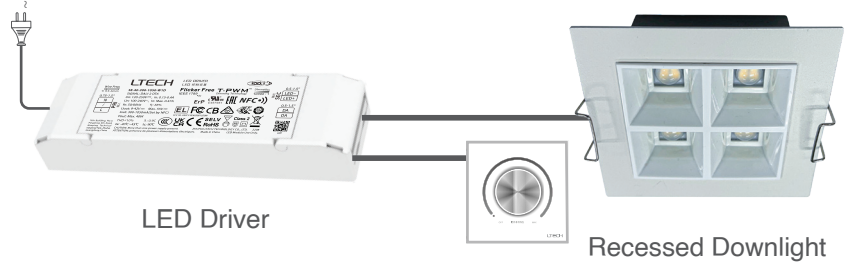

Specification

The light shell is die-casting aluminum and modern design offers a better perspective, black and white color, very low power consumption, energy saving, clean and smooth. Daisy series is the premium solutions for class indoor lighting with dark light brightness concept. It has convenient installation, operation and maintenance also provided long life-time usage. This is a perfect option for commercial lighting applications with an aesthetic streamline, idea for home lighting, office, hotel, etc.

Link up the remote with the LED driver via App to control the driver both by App and remote

APP

Remote

Bluetooth Wireless Switch

Bluetooth LED Driver

Recessed Downlight

Link up the Super Panel with the LED driver via App to control the driver both by App and Super Panel. Also connecting the Super Panel to network allows you to remotely control the driver, cloud scenes and automatic linkage

Wiring Diagram

Super LED Dimming Module 2.0
(DALI master controller)
Model : CG-D

RECESSED DOWNLIGHT

Option Dimmable Control

TRIAC DIMMABLE CONTROL

Triac Connection

ELV Connection

RECESSED DOWNLIGHT

Option Dimmable / Tunable Control

0/1 - 10 DIMMABLE / TUNABLE CONTROL

DIMMABLE

0-10V Dimmer
Model : E610P

LED Driver

Recessed Downlight

E1S-AD Series
Touch Panel (dimming)
Model : E1S-AD

LED Driver