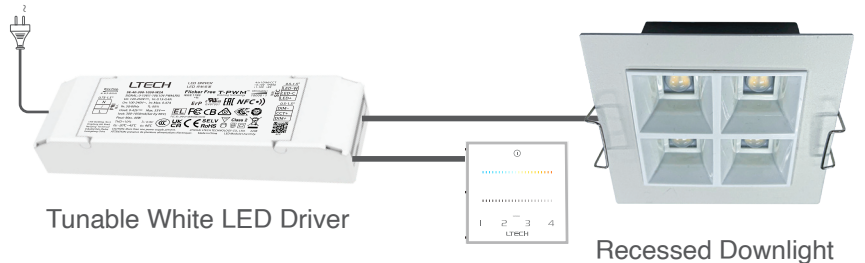

Specification

The light shell is die-casting aluminum and modern design offers a better perspective, black and white color, very low power consumption, energy saving, clean and smooth. Daisy series is the premium solutions for class indoor lighting with dark light brightness concept. It has convenient installation, operation and maintenance also provided long life-time usage. This is a perfect option for commercial lighting applications with an aesthetic streamline, idea for home lighting, office, hotel, etc.

Option Dimmable / Tunable Control

0/1 - 10 DIMMABLE / TUNABLE CONTROL

DIMMABLE

0-10V Dimmer
Model : E610P

LED Driver

Recessed Downlight

E1S-AD Series
Touch Panel (dimming)
Model : E1S-AD

LED Driver

Recessed Downlight

TUNABLE

0-10V Tunable White
LED Dimmer
Model : E610P-CT

Tunable White LED Driver

Recessed Downlight

ECT2 CT Touch Panel
Model : ECT2

Tunable White LED Driver

Recessed Downlight