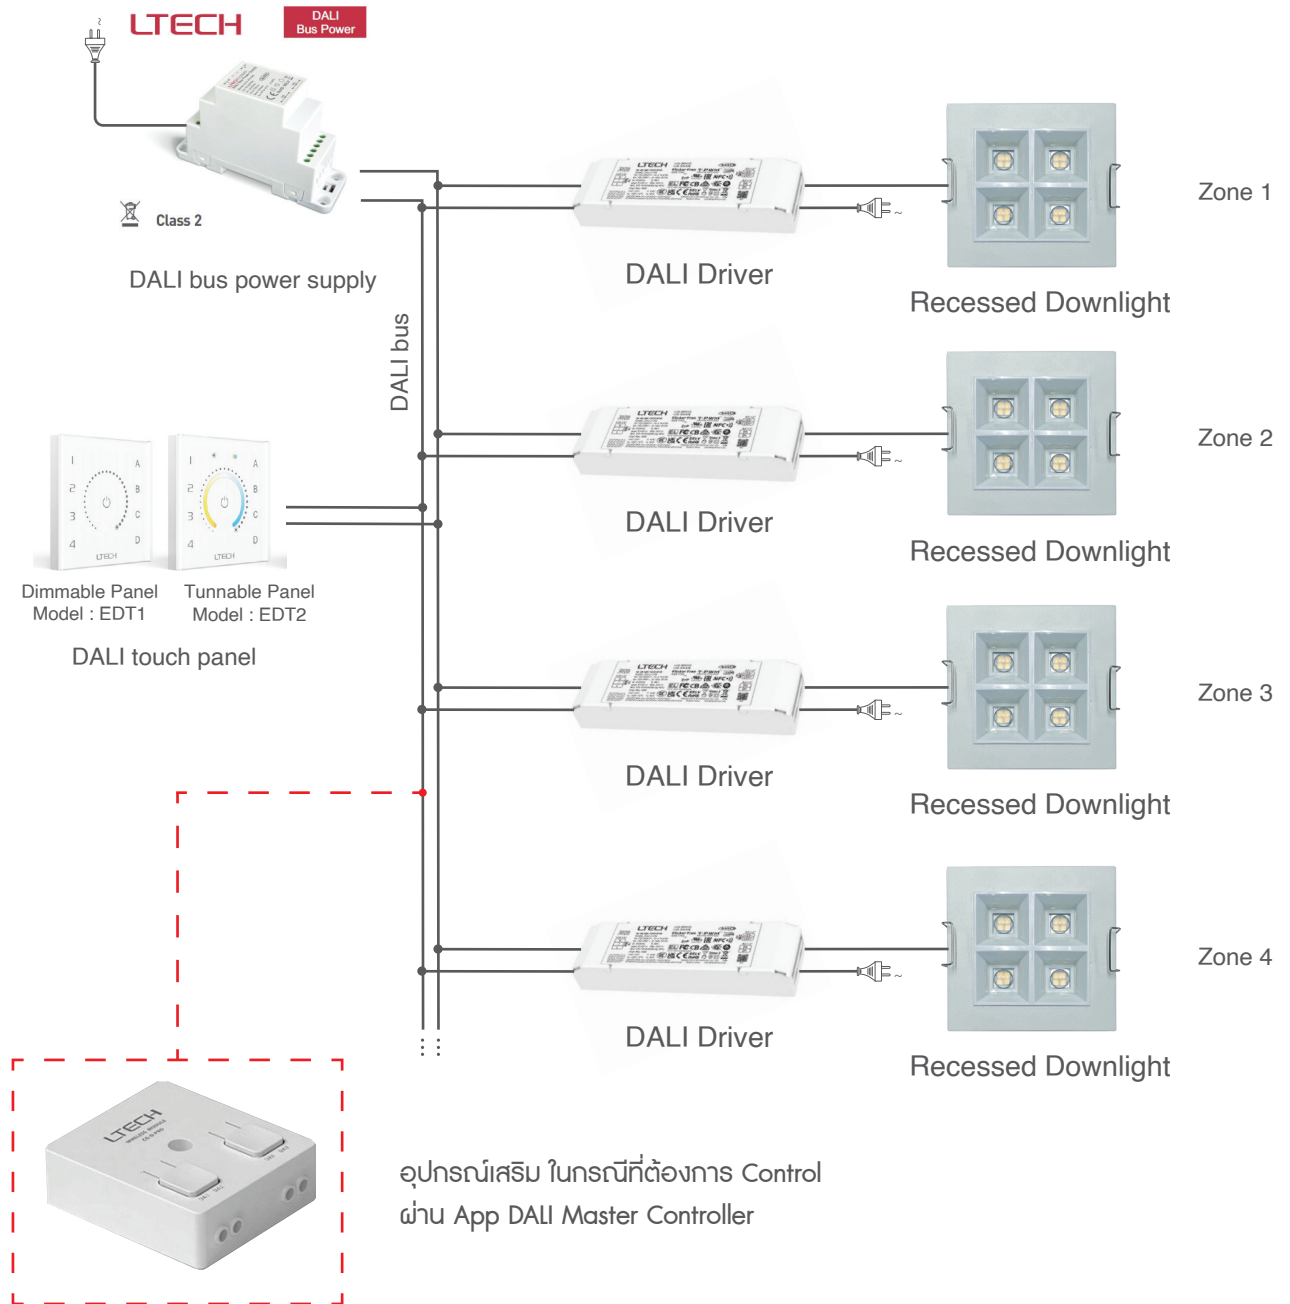

Link up the remote with the LED driver via App to control the driver both by App and remote

APP

Remote

Bluetooth Wireless Switch

Bluetooth LED Driver

Recessed Downlight

Link up the Super Panel with the LED driver via App to control the driver both by App and Super Panel. Also connecting the Super Panel to network allows you to remotely control the driver, cloud scenes and automatic linkage

APP

Super Panel

Bluetooth LED Driver

Recessed Downlight

Products of Thailand

RECESSED DOWNLIGHT

Option Dimmable / Tunable Control

DALI DIMMABLE / TUNABLE CONTROL SYSTEM

Wiring Diagram

Super LED Dimming Module 2.0
(DALI master controller)
Model : CG-D

RECESSED DOWNLIGHT

Option Dimmable Control

TRIAC DIMMABLE CONTROL

Triac Connection

ELV Connection

RECESSED DOWNLIGHT

Option Dimmable / Tunable Control

0/1 - 10 DIMMABLE / TUNABLE CONTROL

DIMMABLE

0-10V Dimmer
Model : E610P

LED Driver

Recessed Downlight

E1S-AD Series
Touch Panel (dimming)
Model : E1S-AD

LED Driver