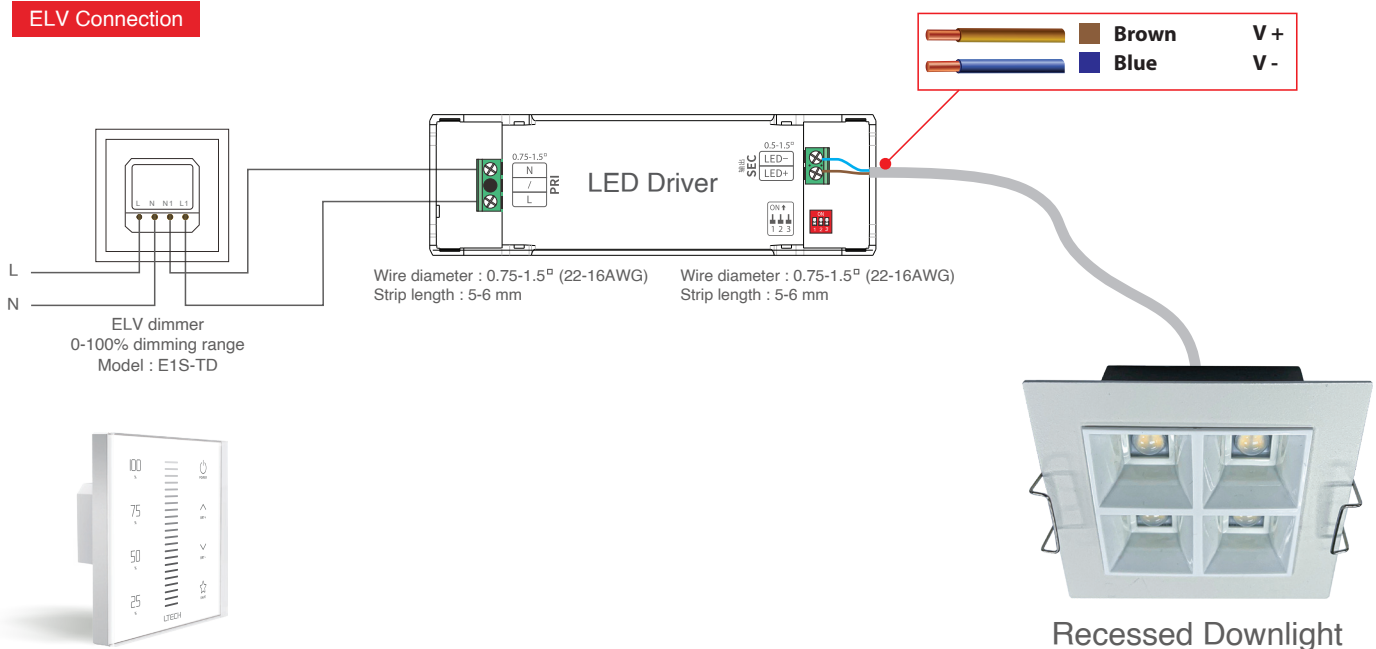

Wiring Diagram

Super LED Dimming Module 2.0
(DALI master controller)
Model : CG-D

RECESSED DOWNLIGHT

Option Dimmable Control

TRIAC DIMMABLE CONTROL

Triac Connection

ELV Connection

RECESSED DOWNLIGHT

Option Dimmable / Tunable Control

0/1 - 10 DIMMABLE / TUNABLE CONTROL

DIMMABLE

0-10V Dimmer
Model : E610P

LED Driver

Recessed Downlight

E1S-AD Series
Touch Panel (dimming)
Model : E1S-AD

LED Driver