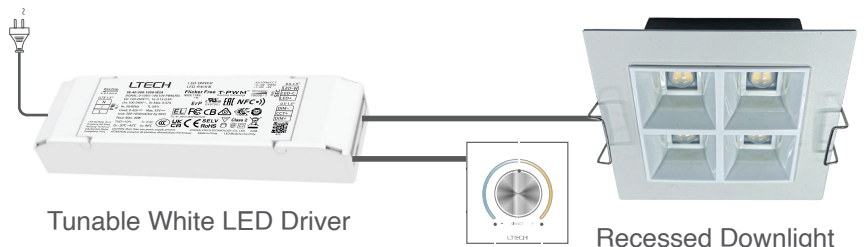

Specification

The light shell is die-casting aluminum and modern design offers a better perspective, black and white color, very low power consumption, energy saving, clean and smooth. Daisy series is the premium solutions for class indoor lighting with dark light brightness concept. It has convenient installation, operation and maintenance also provided long life-time usage. This is a perfect option for commercial lighting applications with an aesthetic streamline, idea for home lighting, office, hotel, etc.

Option Dimmable / Tunable Control

0/1 - 10 DIMMABLE / TUNABLE CONTROL

DIMMABLE

0-10V Dimmer
Model : E610P

LED Driver

Recessed Downlight

E1S-AD Series
Touch Panel (dimming)
Model : E1S-AD

LED Driver

Recessed Downlight

TUNABLE

0-10V Tunable White
LED Dimmer
Model : E610P-CT

Tunable White LED Driver

Recessed Downlight

ECT2 CT Touch Panel
Model : ECT2

Tunable White LED Driver

Recessed Downlight