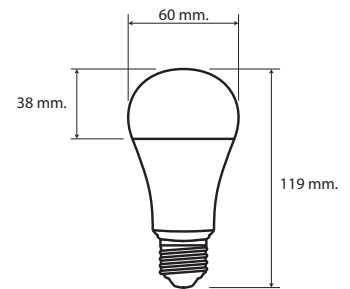

LED BULB E27

LED BULB E27

LED BULB E27

TIS.1955-2551
TIS.2780-2562

*Signature
Designed by WIP*

LED BULB E27 : DIMMABLE

Specification

The light shell is E27 standard base lamp and modern design offers a better perspective, low power consumption and energy saving, clean and smooth. Has convenient installation, operation, and maintenance also provide a long life-time usage. Dimmable LED lights are great for creating mood lighting. The product is designed to be use with LED dimmer switch only, cannot be use with TRIAC dimmer. This is a perfect option for commercial lighting applications with an aesthetic streamline design. Suitable for home lighting, office, hotel, spa, etc.

Dimension

Model	Power (W)	Input (V)	Lumen Flux (lm)	Efficiency (lm/W)	Housing	Standard
E27 9W	9	100-250	1,215	135	A60	

Wiring Diagram for Dimmable

EVERLIGHT®

TIS.1955-2551
TIS.2780-2562

Products of Thailand