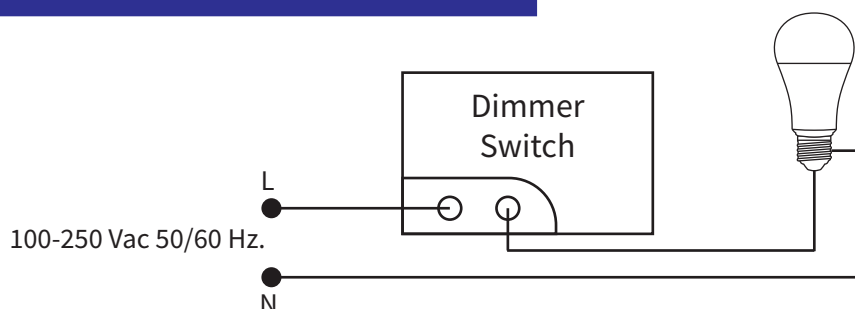

Wiring Diagram for Dimmable

EVERLIGHT®

TIS.1955-2551
TIS.2780-2562

Products of Thailand