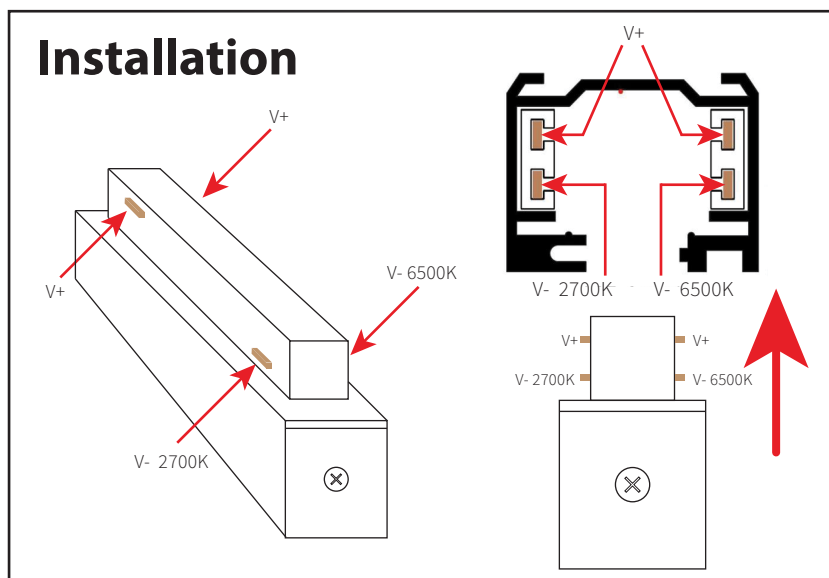

ช่องทางคำสั่งซื้อ

@wipintertrade wipelectric

02-525-8825-8
02-410-5030-4