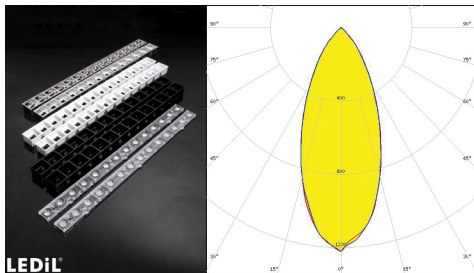

## LED Linear Magnetic Track Light

Specification	Tunable White			
Power Consumption	14W	28W	42W	56W
Input Voltage	48 VDC	48 VDC	48 VDC	48 VDC
Light Source Flux (Lm)	1,400 Lm	2,800 Lm	4,200 Lm	5,600 Lm
Efficacy	100 Lm/W	100 Lm/W	100 Lm/W	100 Lm/W
Power Factor	0.95	0.95	0.95	0.95
Beam Angle	~30° wide beam, ~55° widebeam, ~65° widebeam			
Work Temperature	-10°C to + 65°C	-10°C to + 65°C	-10°C to + 65°C	-10°C to + 65°C
LED Life Time	50,000 hrs.	50,000 hrs.	50,000 hrs.	50,000 hrs.
Dimmable	Dim, Non Dim	Dim, Non Dim	Dim, Non Dim	Dim, Non Dim
Optic Material	PMMA	PMMA	PMMA	PMMA
LED Light Source	Nichia	Nichia	Nichia	Nichia
Color Rendering Index (CRI)	>90	>90	>90	>90
Color Temperature (CCT)	Tunable White 2700 - 6500K			
Housing Material	AL profile			
Finishing	Powder Coated in black			
Shade	Black, White			
Dimension (in mm.)	29x284x50	29x564x50	29x844x50	29x1,124x50
Mount & Rail	Rail Hanging & Magnet Track Rail			
Total Weight (Kg.)	0.335	0.670	1.005	1.340
Warranty	1 Year			

## LENS

~30° wide beam

~55° wide beam

~65° wide beam

## Dimension (in mm.)

Module	Dimension (mm.)		
	(W)	(L)	(H)
1 M	29	284	50
2 M	29	564	50
3 M	29	844	50
4 M	29	1,124	50