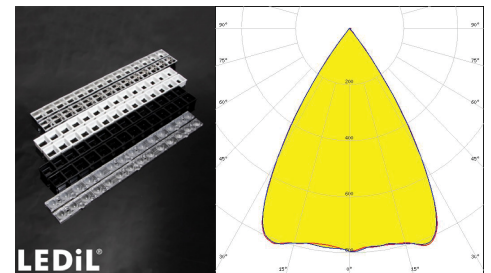

## LED Linear Magnetic Track Light

Specification	Tunable White			
Power Consumption	14W	28W	42W	56W
Input Voltage	48 VDC	48 VDC	48 VDC	48 VDC
Light Source Flux (Lm)	1,400 Lm	2,800 Lm	4,200 Lm	5,600 Lm
Efficacy	100 Lm/W	100 Lm/W	100 Lm/W	100 Lm/W
Power Factor	0.95	0.95	0.95	0.95
Beam Angle	~30° wide beam, ~55° widebeam, ~65° widebeam			
Work Temperature	-10°C to + 65°C	-10°C to + 65°C	-10°C to + 65°C	-10°C to + 65°C
LED Life Time	50,000 hrs.	50,000 hrs.	50,000 hrs.	50,000 hrs.
Dimmable	Dim, Non Dim	Dim, Non Dim	Dim, Non Dim	Dim, Non Dim
Optic Material	PMMA	PMMA	PMMA	PMMA
LED Light Source	Nichia	Nichia	Nichia	Nichia
Color Rendering Index (CRI)	>90	>90	>90	>90
Color Temperature (CCT)	Tunable White 2700 - 6500K			
Housing Material	AL profile			
Finishing	Powder Coated in black			
Shade	Black, White			
Dimension (in mm.)	29x284x50	29x564x50	29x844x50	29x1,124x50
Mount & Rail	Rail Hanging & Magnet Track Rail			
Total Weight (Kg.)	0.335	0.670	1.005	1.340
Warranty	1 Year			

## LENS

~30° wide beam

~55° wide beam

~65° wide beam

## Dimension (in mm.)

Module	Dimension (mm.)		
	(W)	(L)	(H)
1 M	29	284	50
2 M	29	564	50
3 M	29	844	50
4 M	29	1,124	50