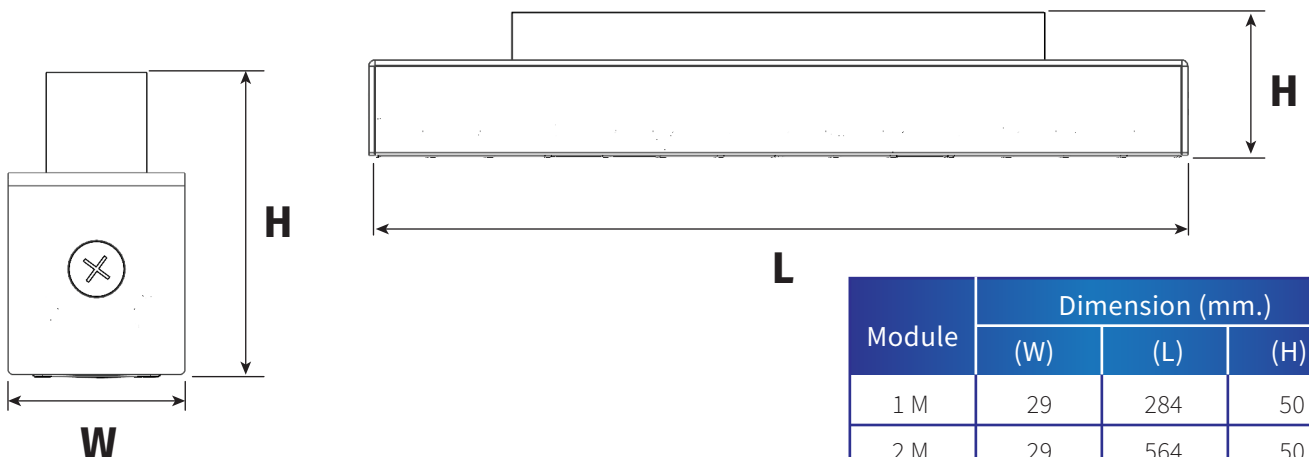

## LED Linear Magnetic Track Light

Specification	Tunable White			
Power Consumption	14W	28W	42W	56W
Input Voltage	48 VDC	48 VDC	48 VDC	48 VDC
Light Source Flux (Lm)	1,400 Lm	2,800 Lm	4,200 Lm	5,600 Lm
Efficacy	100 Lm/W	100 Lm/W	100 Lm/W	100 Lm/W
Power Factor	0.95	0.95	0.95	0.95
Beam Angle	~30° wide beam, ~55° widebeam, ~65° widebeam			
Work Temperature	-10°C to + 65°C	-10°C to + 65°C	-10°C to + 65°C	-10°C to + 65°C
LED Life Time	50,000 hrs.	50,000 hrs.	50,000 hrs.	50,000 hrs.
Dimmable	Dim, Non Dim	Dim, Non Dim	Dim, Non Dim	Dim, Non Dim
Optic Material	PMMA	PMMA	PMMA	PMMA
LED Light Source	Nichia	Nichia	Nichia	Nichia
Color Rendering Index (CRI)	>90	>90	>90	>90
Color Temperature (CCT)	Tunable White 2700 - 6500K			
Housing Material	AL profile			
Finishing	Powder Coated in black			
Shade	Black, White			
Dimension (in mm.)	29x284x50	29x564x50	29x844x50	29x1,124x50
Mount & Rail	Rail Hanging & Magnet Track Rail			
Total Weight (Kg.)	0.335	0.670	1.005	1.340
Warranty	1 Year			

## LENS

~30° wide beam

~55° wide beam

~65° wide beam

## Dimension (in mm.)

Module	Dimension (mm.)		
	(W)	(L)	(H)
1 M	29	284	50
2 M	29	564	50
3 M	29	844	50
4 M	29	1,124	50