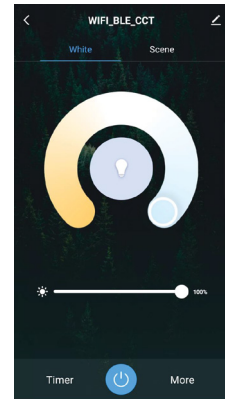

## Tunable Control

Set up through the Application