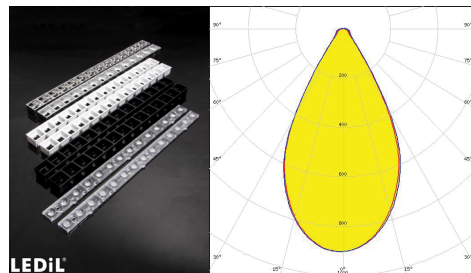

## LED Linear Magnetic Track Light

Specification	Tunable White			
Power Consumption	14W	28W	42W	56W
Input Voltage	48 VDC	48 VDC	48 VDC	48 VDC
Light Source Flux (Lm)	1,400 Lm	2,800 Lm	4,200 Lm	5,600 Lm
Efficacy	100 Lm/W	100 Lm/W	100 Lm/W	100 Lm/W
Power Factor	0.95	0.95	0.95	0.95
Beam Angle	~30° wide beam, ~55° widebeam, ~65° widebeam			
Work Temperature	-10°C to + 65°C	-10°C to + 65°C	-10°C to + 65°C	-10°C to + 65°C
LED Life Time	50,000 hrs.	50,000 hrs.	50,000 hrs.	50,000 hrs.
Dimmable	Dim, Non Dim	Dim, Non Dim	Dim, Non Dim	Dim, Non Dim
Optic Material	PMMA	PMMA	PMMA	PMMA
LED Light Source	Nichia	Nichia	Nichia	Nichia
Color Rendering Index (CRI)	>90	>90	>90	>90
Color Temperature (CCT)	Tunable White 2700 - 6500K			
Housing Material	AL profile			
Finishing	Powder Coated in black			
Shade	Black, White			
Dimension (in mm.)	29x284x50	29x564x50	29x844x50	29x1,124x50
Mount & Rail	Rail Hanging & Magnet Track Rail			
Total Weight (Kg.)	0.335	0.670	1.005	1.340
Warranty	1 Year			

## LENS

~30° wide beam

~55° wide beam

~65° wide beam