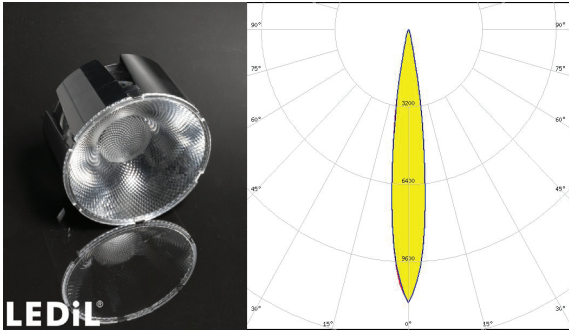

DIMMABLE LED TRACK LIGHT

*Signature
Designed by WIP*

Dimmable LED Track Light

Specification

The light shell is high-quality aluminum with a nano-coated appearance, offering a better perspective and heat dissipation with phase-changing heat sink core technology. Using PWM0-10 and Triac Dimming control to set the level of light and save energy on the output, which can be adjusted to match the lighting needs within a specific space. The design is from YASMEEN optics with supreme lighting quality, which is a perfect optic for track light, high contrast retail without spill light for black and white track lighting with precise beam control. This allows for better display lighting which helps to increase customer footfall and attract customers to increase purchasing. It is also easy to use with a rail hanging design, suitable for highlighting products, display cases, display windows, artworks, countertops, or other room features as needed.

Model	Power (W)	Input Current	Luminous Flux (lm)	Efficiency (lm/W)	Weight (Kg.)	Dimension (mm.)
WRL-20	20	0.087A	2,300	115	1.10	240x75x200
WRL-30	30	0.130A	3,450	115	1.10	240x75x200

Products of Thailand

DIMMABLE LED TRACK LIGHT

Beam Angle

Beam Angle

~15° spot beam

~26° spot beam

~36° wide beam

~60° wide beam

Dimension (in mm.)