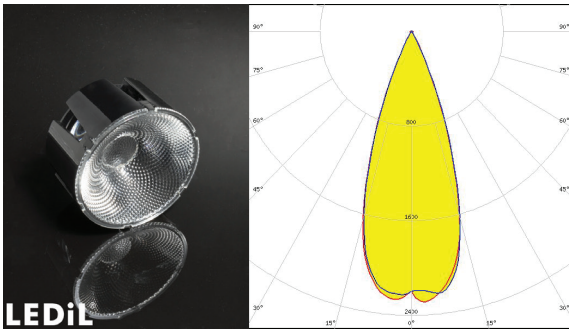

Model	Power (W)	Input Current	Luminous Flux (lm)	Efficiency (lm/W)	Weight (Kg.)	Dimension (mm.)
WRL-20	20	0.087A	2,300	115	1.10	240x75x200
WRL-30	30	0.130A	3,450	115	1.10	240x75x200

Products of Thailand

DIMMABLE LED TRACK LIGHT

Beam Angle

Beam Angle

~15° spot beam

~26° spot beam

~36° wide beam

~60° wide beam

Dimension (in mm.)