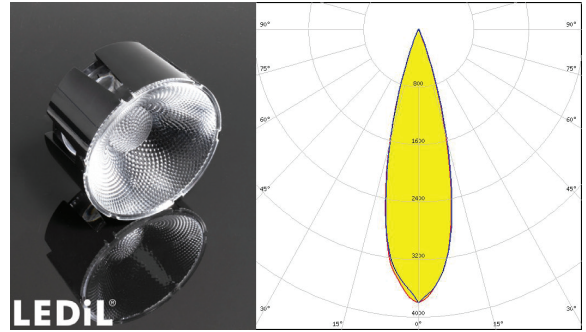

Model	Power (W)	Input Current	Luminous Flux (lm)	Efficiency (lm/W)	Weight (Kg.)	Dimension (mm.)
WRL-20	20	0.087A	2,300	115	1.10	240x75x200
WRL-30	30	0.130A	3,450	115	1.10	240x75x200

Products of Thailand

DIMMABLE LED TRACK LIGHT

Beam Angle

Beam Angle

~15° spot beam

~26° spot beam

~36° wide beam

~60° wide beam

Dimension (in mm.)