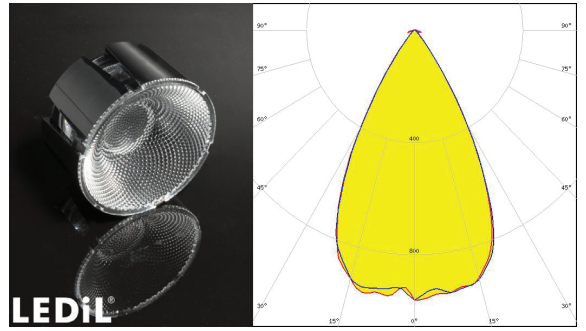

Model	Power (W)	Input Current	Luminous Flux (lm)	Efficiency (lm/W)	Weight (Kg.)	Dimension (mm.)
WRL-20	20	0.087A	2,300	115	1.10	240x75x200
WRL-30	30	0.130A	3,450	115	1.10	240x75x200

Products of Thailand

DIMMABLE LED TRACK LIGHT

Beam Angle

Beam Angle

~15° spot beam

~26° spot beam

~36° wide beam

~60° wide beam

Dimension (in mm.)