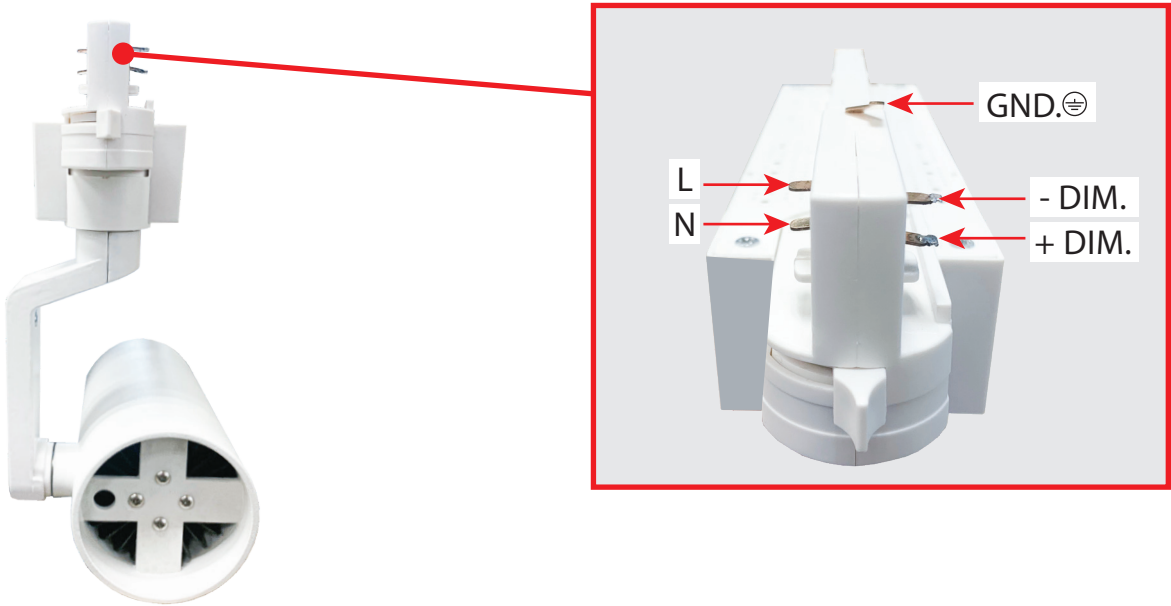

DIMMABLE LED TRACK LIGHT

Wiring Diagram