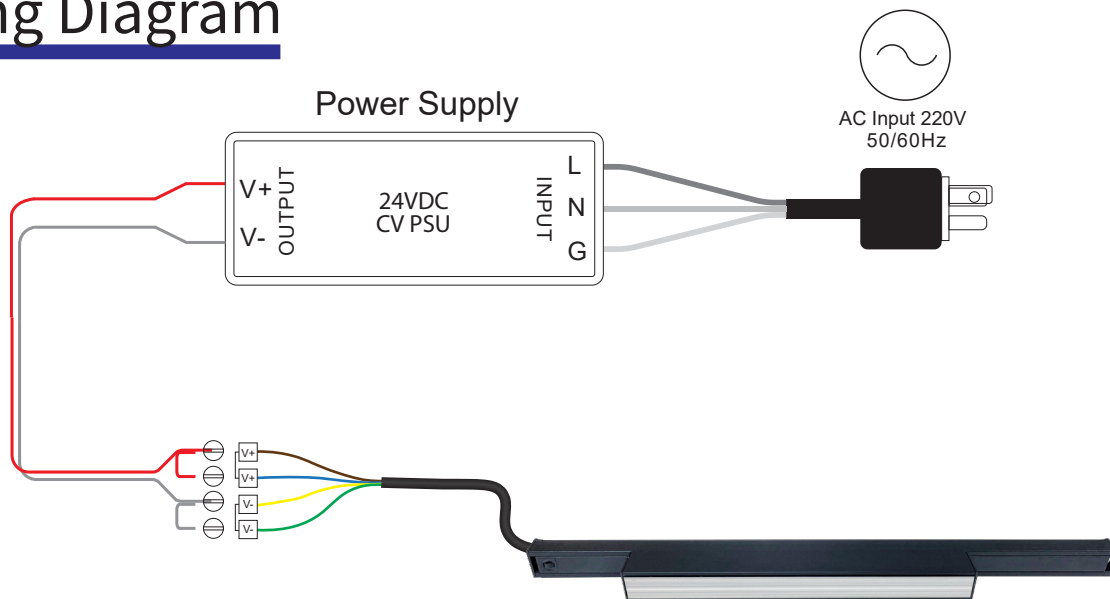

LED Linear Magnetic Track Light

LED Linear Magnetic Track Light : Linda Series

Specification

Input Voltage	24VDC	Beam Angle	Double Asymmetric beam for aisle and shelf lighting ~ 110° + 100° Wide Beam
Power	5W, 10W, 15W	LED Light Source	Lumileds
CCT	3000K, 4000K, 6500K	LED Life Time	50,000 hrs.
CRI	>80, 90	Work Temperature	-10°C to + 65°C
Lens Material	PMMA	Housing	AL profile
Beam Angle	~60° + 90° beam ~70° + 100° beam ~110° + 100° beam ~40° + 100° Oval beam ~90° + 100° Wide beam Asymmetric beam for washing	Finishing	Powder Coated in black and white
		Mount	Rail Hanging
		Rail	Magnet Track Rail

~ 40° + 100° Oval Beam

~ 90° + 100° Wide Beam

Double Asymmetric beam for aisle and shelf lighting ~ 110° + 100° Wide Beam

Asymmetric beam for wall washing

Ledil

Wiring Diagram

ช่องทางสั่งซื้อ

@wipintertrade wipelectric

WWW.WIPELECTRIC.COM

LED Linear Magnetic Track Light

Option

Dimmable Control

Set up through the Application

Key Features

- RF+WiFi LED controller
- 5 channels 12/24V constant voltage output
- Max. 4A output per channel
- *RF frequency: 434/869.6/916.5MHz
- Compatible with universal legacy RF remotes
- Waterproof grade: IP20
- DO NOT install with power applied to device
- DO NOT expose the device to moisture