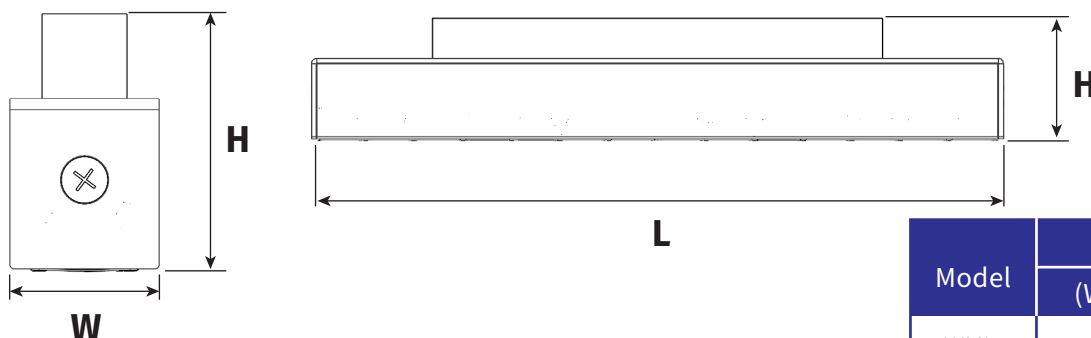

LED Linear Magnetic Track Light

LED Linear Magnetic Track Light : Linda Series

Specification

Input Voltage	24VDC	Beam Angle	Double Asymmetric beam for aisle and shelf lighting ~ 110° + 100° Wide Beam
Power	5W, 10W, 15W	LED Light Source	Lumileds
CCT	3000K, 4000K, 6500K	LED Life Time	50,000 hrs.
CRI	>80, 90	Work Temperature	-10°C to + 65°C
Lens Material	PMMA	Housing	AL profile
Beam Angle	~60° + 90° beam ~70° + 100° beam ~110° + 100° beam ~40° + 100° Oval beam ~90° + 100° Wide beam Asymmetric beam for washing	Finishing	Powder Coated in black and white
		Mount	Rail Hanging
		Rail	Magnet Track Rail

Model	Power (W)	Input Current	Luminous Flux (lm)	Efficiency (lm/W)	Weight (Kg.)	Dimension (mm.)
WML5	5	0.208A	500	100	0.335	29x284x50
WML10	10	0.417A	1,000	100	0.670	29x564x50
WML15	15	0.625A	1,500	100	1.005	29x844x50

Dimension (in mm.)

Model	Dimension (mm.)		
	(W)	(L)	(H)
WML5	29	284	50
WML10	29	564	50
WML15	29	844	50

Products of Thailand

LED Linear Magnetic Track Light

Beam Angle

~ 60° + 90° Beam

~ 70° + 100° Beam

~ 110° + 100° Beam

02-525-8825-8
02-410-5030-4

Part No.	Input Voltage	Output Current	Output Power	Remarks	Size (LxWxH)
SR-1009TYWI-5C	12-24 VDC	5x4A	5x(48-96)W	Constant voltage	145x46.5x16mm

WWW.WIPELECTRIC.COM

LED Linear Magnetic Track Light