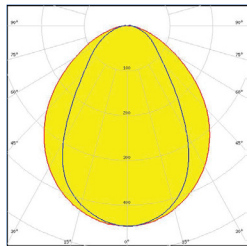

Model	Power (W)	Input Current	Luminous Flux (lm)	Efficiency (lm/W)	Weight (Kg.)	Dimension (mm.)
WML5	5	0.208A	500	100	0.335	29x284x50
WML10	10	0.417A	1,000	100	0.670	29x564x50
WML15	15	0.625A	1,500	100	1.005	29x844x50

Dimension (in mm.)

Model	Dimension (mm.)		
	(W)	(L)	(H)
WML5	29	284	50
WML10	29	564	50
WML15	29	844	50

Products of Thailand

LED Linear Magnetic Track Light

Beam Angle

~ 60° + 90° Beam

~ 70° + 100° Beam

~ 110° + 100° Beam

~ 40° + 100° Oval Beam

~ 90° + 100° Wide Beam

Double Asymmetric beam for aisle and shelf lighting ~ 110° + 100° Wide Beam

Asymmetric beam for wall washing

Ledil

Wiring Diagram

ช่องทางสั่งซื้อ

@wipintertrade wipelectric