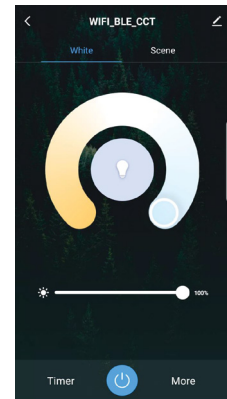

WWW.WIPELECTRIC.COM

LED Linear Magnetic Track Light

Option

Dimmable Control

Set up through the Application

Key Features

- RF+WiFi LED controller
- 5 channels 12/24V constant voltage output
- Max. 4A output per channel
- *RF frequency: 434/869.6/916.5MHz
- Compatible with universal legacy RF remotes
- Waterproof grade: IP20
- DO NOT install with power applied to device
- DO NOT expose the device to moisture

Option

Tunable Control

Set up through the Application

Key Features

- RF+WiFi LED controller
- 5 channels 12/24V constant voltage output
- Max. 4A output per channel
- *RF frequency: 434/869.6/916.5MHz
- Compatible with universal legacy RF remotes
- Waterproof grade: IP20
- DO NOT install with power applied to device
- DO NOT expose the device to moisture