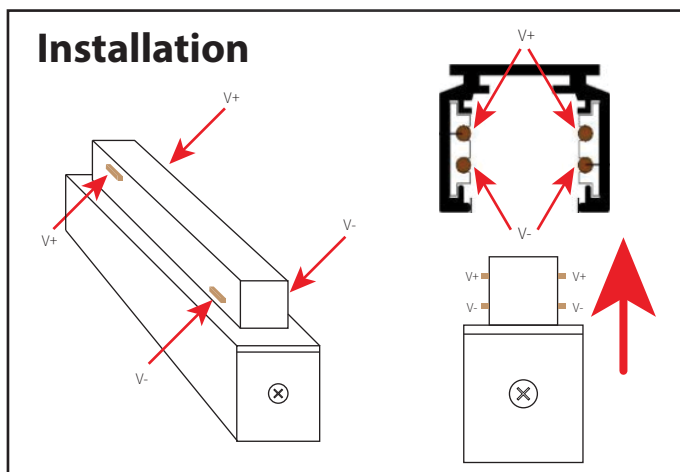

Dimension (in mm.)

Model	Dimension (mm.)		
	(W)	(L)	(H)
WML5	29	284	50
WML10	29	564	50
WML15	29	844	50

Products of Thailand

LED Linear Magnetic Track Light

Beam Angle

~ 60° + 90° Beam

~ 70° + 100° Beam

~ 110° + 100° Beam

~ 40° + 100° Oval Beam

~ 90° + 100° Wide Beam

Double Asymmetric beam for aisle and shelf lighting ~ 110° + 100° Wide Beam

Asymmetric beam for wall washing

Ledil

Wiring Diagram

ช่องทางสั่งซื้อ

@wipintertrade wipelectric