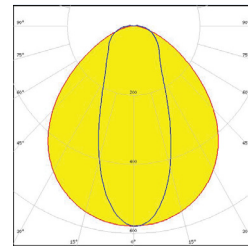

LED Linear Magnetic Track Light

LED Linear Magnetic Track Light : Linda Series

Specification

Input Voltage	24VDC	Beam Angle	Double Asymmetric beam for aisle and shelf lighting ~ 110° + 100° Wide Beam
Power	5W, 10W, 15W	LED Light Source	Lumileds
CCT	3000K, 4000K, 6500K	LED Life Time	50,000 hrs.
CRI	>80, 90	Work Temperature	-10°C to + 65°C
Lens Material	PMMA	Housing	AL profile
Beam Angle	~60° + 90° beam ~70° + 100° beam ~110° + 100° beam ~40° + 100° Oval beam ~90° + 100° Wide beam Asymmetric beam for washing	Finishing	Powder Coated in black and white
		Mount	Rail Hanging
		Rail	Magnet Track Rail

Model	Power (W)	Input Current	Luminous Flux (lm)	Efficiency (lm/W)	Weight (Kg.)	Dimension (mm.)
WML5	5	0.208A	500	100	0.335	29x284x50
WML10	10	0.417A	1,000	100	0.670	29x564x50
WML15	15	0.625A	1,500	100	1.005	29x844x50

Dimension (in mm.)

Model	Dimension (mm.)		
	(W)	(L)	(H)
WML5	29	284	50
WML10	29	564	50
WML15	29	844	50

Products of Thailand

LED Linear Magnetic Track Light

Beam Angle

~ 60° + 90° Beam

~ 70° + 100° Beam

~ 110° + 100° Beam

~ 40° + 100° Oval Beam

~ 90° + 100° Wide Beam

Double Asymmetric beam for aisle and shelf lighting ~ 110° + 100° Wide Beam

Asymmetric beam for wall washing

Ledil

Wiring Diagram

ช่องทางสั่งซื้อ

@wipintertrade wipelectric