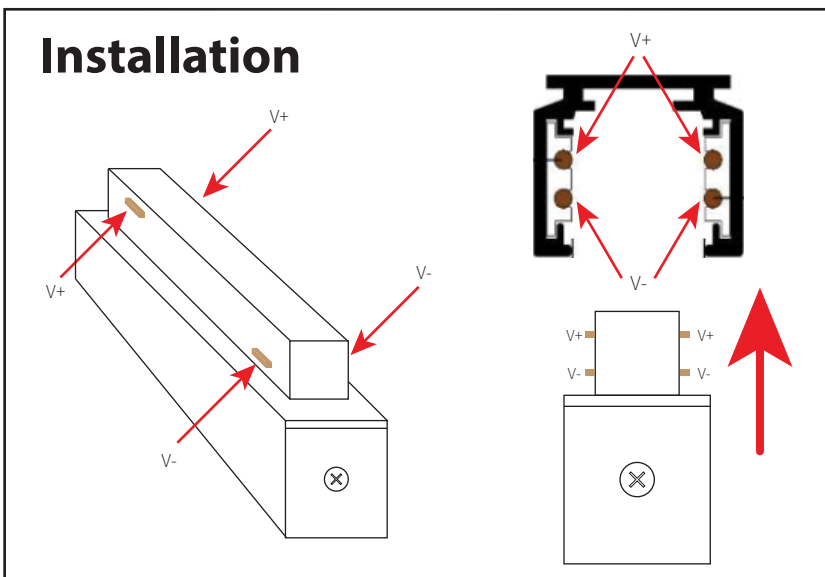

WWW.WIPELECTRIC.COM

LED Linear Magnetic Track Light

Option

Dimmable Control

Set up through the Application

Key Features

- RF+WiFi LED controller
- 5 channels 12/24V constant voltage output
- Max. 4A output per channel
- *RF frequency: 434/869.6/916.5MHz
- Compatible with universal legacy RF remotes
- Waterproof grade: IP20
- DO NOT install with power applied to device
- DO NOT expose the device to moisture

02-525-8825-8
02-410-5030-4

Part No.	Input Voltage	Output Current	Output Power	Remarks	Size (LxWxH)
SR-1009TYWI-5C	12-24 VDC	5x4A	5x(48-96)W	Constant voltage	145x46.5x16mm

WWW.WIPELECTRIC.COM

LED Linear Magnetic Track Light