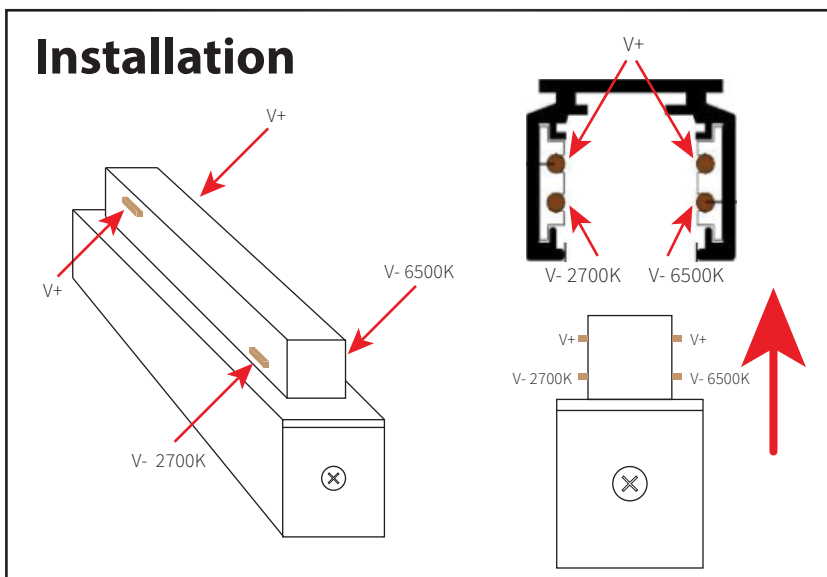

Installation

ช่องทางการสั่งซื้อ

@wipintertrade wipelectric

02-525-8825-8
02-410-5030-4