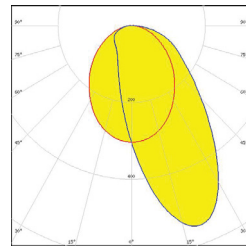

LED Linear Magnetic Track Light

LED Linear Magnetic Track Light : Linda Series

Specification

Input Voltage	24VDC	Beam Angle	Double Asymmetric beam for aisle and shelf lighting ~ 110° + 100° Wide Beam
Power	5W, 10W, 15W	LED Light Source	Lumileds
CCT	3000K, 4000K, 6500K	LED Life Time	50,000 hrs.
CRI	>80, 90	Work Temperature	-10°C to + 65°C
Lens Material	PMMA	Housing	AL profile
Beam Angle	~60° + 90° beam ~70° + 100° beam ~110° + 100° beam ~40° + 100° Oval beam ~90° + 100° Wide beam Asymmetric beam for washing	Finishing	Powder Coated in black and white
		Mount	Rail Hanging
		Rail	Magnet Track Rail

Model	Power (W)	Input Current	Luminous Flux (lm)	Efficiency (lm/W)	Weight (Kg.)	Dimension (mm.)
WML5	5	0.208A	500	100	0.335	29x284x50
WML10	10	0.417A	1,000	100	0.670	29x564x50
WML15	15	0.625A	1,500	100	1.005	29x844x50

Dimension (in mm.)

Model	Dimension (mm.)		
	(W)	(L)	(H)
WML5	29	284	50
WML10	29	564	50
WML15	29	844	50

Products of Thailand

LED Linear Magnetic Track Light

Beam Angle

~ 60° + 90° Beam

~ 70° + 100° Beam

~ 110° + 100° Beam

~ 40° + 100° Oval Beam

~ 90° + 100° Wide Beam

Double Asymmetric beam for aisle and shelf lighting ~ 110° + 100° Wide Beam

Asymmetric beam for wall washing

Ledil

Wiring Diagram

ช่องทางสั่งซื้อ

@wipintertrade wipelectric