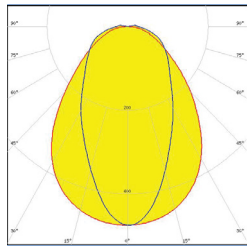

Model	Power (W)	Input Current	Luminous Flux (lm)	Efficiency (lm/W)	Weight (Kg.)	Dimension (mm.)
WML5	5	0.208A	500	100	0.335	29x284x50
WML10	10	0.417A	1,000	100	0.670	29x564x50
WML15	15	0.625A	1,500	100	1.005	29x844x50

Dimension (in mm.)

Model	Dimension (mm.)		
	(W)	(L)	(H)
WML5	29	284	50
WML10	29	564	50
WML15	29	844	50

Products of Thailand

LED Linear Magnetic Track Light

Beam Angle

~ 60° + 90° Beam

~ 70° + 100° Beam

~ 110° + 100° Beam

~ 40° + 100° Oval Beam

~ 90° + 100° Wide Beam

Double Asymmetric beam for aisle and shelf lighting ~ 110° + 100° Wide Beam

Asymmetric beam for wall washing

Ledil

Wiring Diagram

ช่องทางสั่งซื้อ

@wipintertrade wipelectric