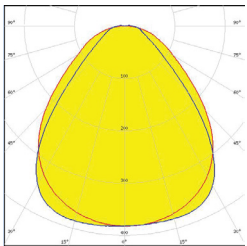

LED Linear Magnetic Track Light

LED Linear Magnetic Track Light : Linda Series

Specification

Input Voltage	24VDC	Beam Angle	Double Asymmetric beam for aisle and shelf lighting ~ 110° + 100° Wide Beam
Power	5W, 10W, 15W	LED Light Source	Lumileds
CCT	3000K, 4000K, 6500K	LED Life Time	50,000 hrs.
CRI	>80, 90	Work Temperature	-10°C to + 65°C
Lens Material	PMMA	Housing	AL profile
Beam Angle	~60° + 90° beam ~70° + 100° beam ~110° + 100° beam ~40° + 100° Oval beam ~90° + 100° Wide beam Asymmetric beam for washing	Finishing	Powder Coated in black and white
		Mount	Rail Hanging
		Rail	Magnet Track Rail

Model	Power (W)	Input Current	Luminous Flux (lm)	Efficiency (lm/W)	Weight (Kg.)	Dimension (mm.)
WML5	5	0.208A	500	100	0.335	29x284x50
WML10	10	0.417A	1,000	100	0.670	29x564x50
WML15	15	0.625A	1,500	100	1.005	29x844x50

Dimension (in mm.)

Model	Dimension (mm.)		
	(W)	(L)	(H)
WML5	29	284	50
WML10	29	564	50
WML15	29	844	50

Products of Thailand

LED Linear Magnetic Track Light

Beam Angle

~ 60° + 90° Beam

~ 70° + 100° Beam

~ 110° + 100° Beam

~ 40° + 100° Oval Beam

~ 90° + 100° Wide Beam

Double Asymmetric beam for aisle and shelf lighting ~ 110° + 100° Wide Beam

Asymmetric beam for wall washing

Ledil

Wiring Diagram

ช่องทางสั่งซื้อ

@wipintertrade wipelectric