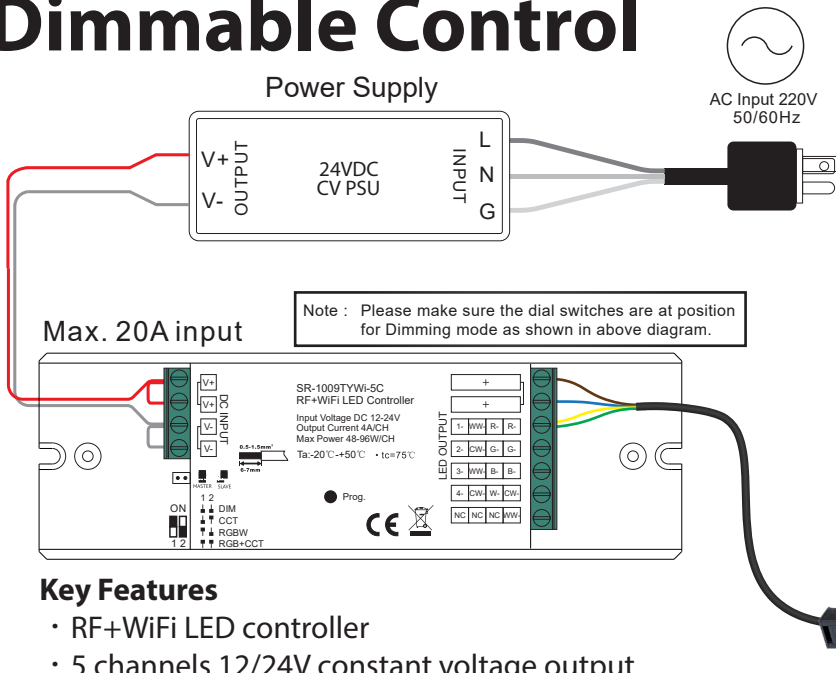

WWW.WIPELECTRIC.COM

LED Linear Magnetic Track Light

Option

Dimmable Control

Set up through the Application

Key Features

- RF+WiFi LED controller
- 5 channels 12/24V constant voltage output
- Max. 4A output per channel
- *RF frequency: 434/869.6/916.5MHz
- Compatible with universal legacy RF remotes
- Waterproof grade: IP20
- DO NOT install with power applied to device
- DO NOT expose the device to moisture

Option

Tunable Control

Set up through the Application

Key Features

- RF+WiFi LED controller
- 5 channels 12/24V constant voltage output
- Max. 4A output per channel
- *RF frequency: 434/869.6/916.5MHz
- Compatible with universal legacy RF remotes
- Waterproof grade: IP20
- DO NOT install with power applied to device
- DO NOT expose the device to moisture