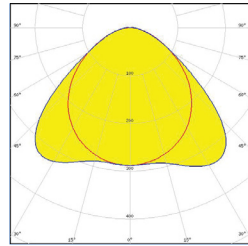

LED Linear Magnetic Track Light

LED Linear Magnetic Track Light : Linda Series

Specification

Input Voltage	24VDC	Beam Angle	Double Asymmetric beam for aisle and shelf lighting ~ 110° + 100° Wide Beam
Power	5W, 10W, 15W	LED Light Source	Lumileds
CCT	3000K, 4000K, 6500K	LED Life Time	50,000 hrs.
CRI	>80, 90	Work Temperature	-10°C to + 65°C
Lens Material	PMMA	Housing	AL profile
Beam Angle	~60° + 90° beam ~70° + 100° beam ~110° + 100° beam ~40° + 100° Oval beam ~90° + 100° Wide beam Asymmetric beam for washing	Finishing	Powder Coated in black and white
		Mount	Rail Hanging
		Rail	Magnet Track Rail

Model	Power (W)	Input Current	Luminous Flux (lm)	Efficiency (lm/W)	Weight (Kg.)	Dimension (mm.)
WML5	5	0.208A	500	100	0.335	29x284x50
WML10	10	0.417A	1,000	100	0.670	29x564x50
WML15	15	0.625A	1,500	100	1.005	29x844x50

Dimension (in mm.)

Model	Dimension (mm.)		
	(W)	(L)	(H)
WML5	29	284	50
WML10	29	564	50
WML15	29	844	50

Products of Thailand

LED Linear Magnetic Track Light

Beam Angle

~ 60° + 90° Beam

~ 70° + 100° Beam

~ 110° + 100° Beam

~ 40° + 100° Oval Beam

~ 90° + 100° Wide Beam

Double Asymmetric beam for aisle and shelf lighting ~ 110° + 100° Wide Beam

Asymmetric beam for wall washing

Ledil

Wiring Diagram

ช่องทางสั่งซื้อ

@wipintertrade wipelectric