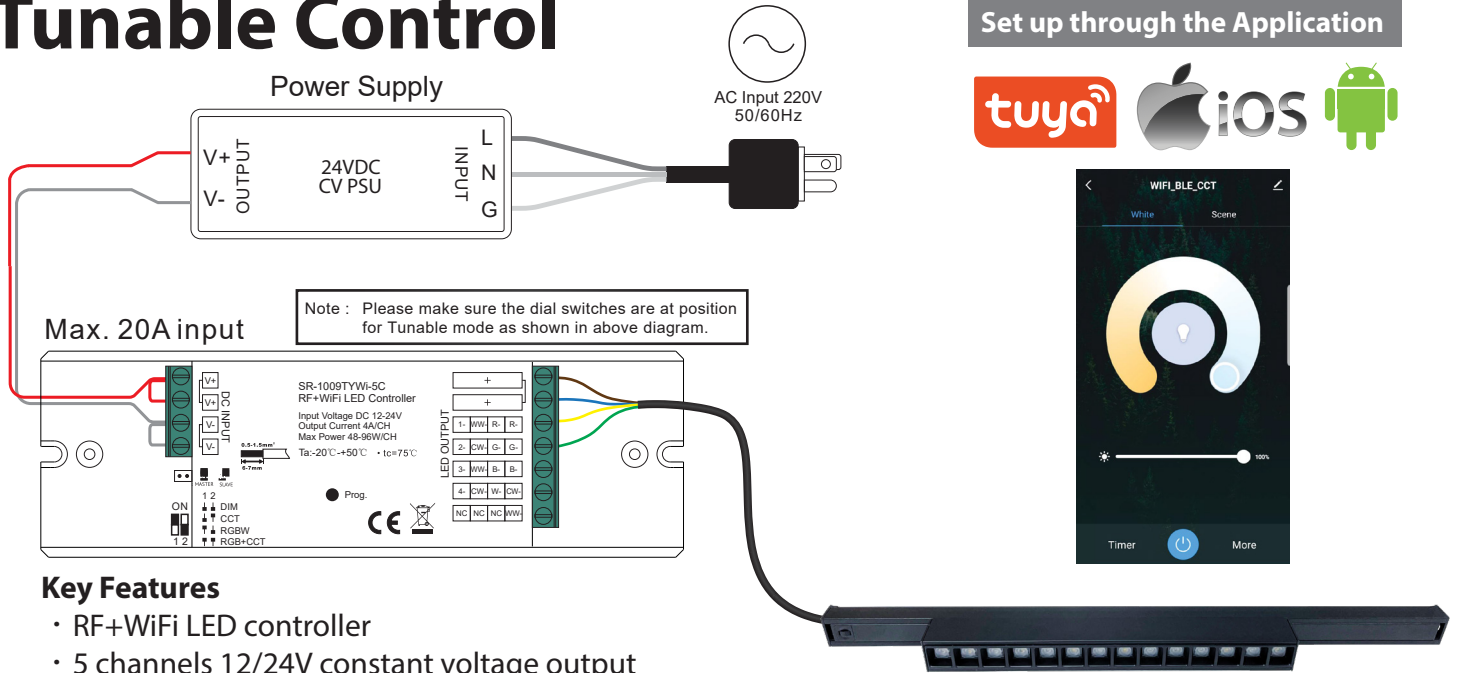

WWW.WIPELECTRIC.COM

LED Linear Magnetic Track Light

Option

Dimmable Control

Set up through the Application

Key Features

- RF+WiFi LED controller
- 5 channels 12/24V constant voltage output
- Max. 4A output per channel
- *RF frequency: 434/869.6/916.5MHz
- Compatible with universal legacy RF remotes
- Waterproof grade: IP20
- DO NOT install with power applied to device
- DO NOT expose the device to moisture

02-525-8825-8
02-410-5030-4

Part No.	Input Voltage	Output Current	Output Power	Remarks	Size (LxWxH)
SR-1009TYWI-5C	12-24 VDC	5x4A	5x(48-96)W	Constant voltage	145x46.5x16mm

WWW.WIPELECTRIC.COM

LED Linear Magnetic Track Light

Option

Tunable Control

Set up through the Application

Key Features

- RF+WiFi LED controller
- 5 channels 12/24V constant voltage output
- Max. 4A output per channel
- *RF frequency: 434/869.6/916.5MHz
- Compatible with universal legacy RF remotes
- Waterproof grade: IP20
- DO NOT install with power applied to device
- DO NOT expose the device to moisture