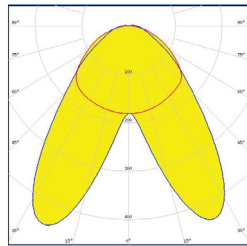

LED Linear Magnetic Track Light

LED Linear Magnetic Track Light : Linda Series

Specification

Input Voltage	24VDC	Beam Angle	Double Asymmetric beam for aisle and shelf lighting ~ 110° + 100° Wide Beam
Power	5W, 10W, 15W	LED Light Source	Lumileds
CCT	3000K, 4000K, 6500K	LED Life Time	50,000 hrs.
CRI	>80, 90	Work Temperature	-10°C to + 65°C
Lens Material	PMMA	Housing	AL profile
Beam Angle	~60° + 90° beam ~70° + 100° beam ~110° + 100° beam ~40° + 100° Oval beam ~90° + 100° Wide beam Asymmetric beam for washing	Finishing	Powder Coated in black and white
		Mount	Rail Hanging
		Rail	Magnet Track Rail

Model	Power (W)	Input Current	Luminous Flux (lm)	Efficiency (lm/W)	Weight (Kg.)	Dimension (mm.)
WML5	5	0.208A	500	100	0.335	29x284x50
WML10	10	0.417A	1,000	100	0.670	29x564x50
WML15	15	0.625A	1,500	100	1.005	29x844x50

Dimension (in mm.)

Model	Dimension (mm.)		
	(W)	(L)	(H)
WML5	29	284	50
WML10	29	564	50
WML15	29	844	50

Products of Thailand

LED Linear Magnetic Track Light

Beam Angle

~ 60° + 90° Beam

~ 70° + 100° Beam

~ 110° + 100° Beam

~ 40° + 100° Oval Beam

~ 90° + 100° Wide Beam

Double Asymmetric beam for aisle and shelf lighting ~ 110° + 100° Wide Beam

Asymmetric beam for wall washing

Ledil

Wiring Diagram

ช่องทางสั่งซื้อ

@wipintertrade wipelectric