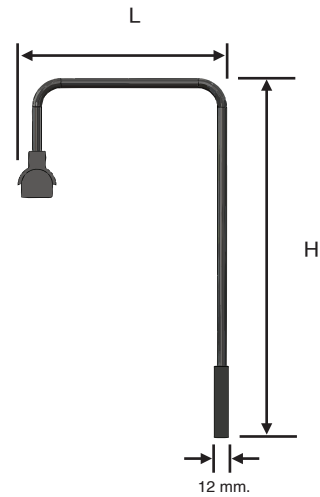

PICTURE LIGHT

PICTURE LIGHT

VIVID 45U

VIVID 45L

Signature
Designed by WIP

Picture Light

Specification

Picture light series are high quality aluminum extrusion, using asymmetric beam for wall washing with PMMA lens to control the distribution of light indirectly contact eyesight. The new high CRI 90 with the excellent warm white color and more fantastic color rendering, bringing out and enhancing the picture subject. Picture lights are the perfect option for illuminating wall art, which can create softer modeling, emotional and better uniform. Idea for museum display case, picture display, artworks, etc.

Input Voltage	100-265VAC50/60HZ.	Lens Material	PMMA	Finishing	Black Anodized
Power Factor	>0.90	LED Light Source	Lumileds	Mount	Hanging
Beam Angle	Asymmetric beam for wall washing	CRI	>90	Wire Length	2 M
Work Temperature	-10°C to + 65°C	CCT	2700K	Tube	Aluminium Extrude
LED Life Time	50,000 hrs.	Flicker	<3%	Warranty	1 Year

Model	Power (W)	Luminous Flux (lm)	Efficiency (lm/W)	Weight (Kg.)	Dimension (mm.)
VIVID 45L	12	1,250	104	0.450	450x175x300.2
VIVID 45U	12	1,250	104	0.450	450x73.8x149

PICTURE LIGHT

Beam Angle

Asymmetric beam for wall washing

Dimension (in mm.)

Model	Dimension (mm.)		
	(W)	(L)	(H)
VIVID 45L	450	175	300.2
VIVID 45U	450	73.8	149