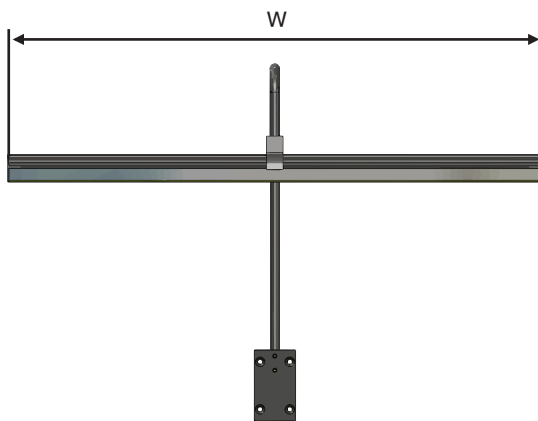

PICTURE LIGHT

PICTURE LIGHT

VIVID 45U

VIVID 45L

Signature
Designed by WIP

Picture Light

Specification

Picture light series are high quality aluminum extrusion, using asymmetric beam for wall washing with PMMA lens to control the distribution of light indirectly contact eyesight. The new high CRI 90 with the excellent warm white color and more fantastic color rendering, bringing out and enhancing the picture subject. Picture lights are the perfect option for illuminating wall art, which can create softer modeling, emotional and better uniform. Idea for museum display case, picture display, artworks, etc.

Input Voltage	100-265VAC50/60HZ.	Lens Material	PMMA	Finishing	Black Anodized
Power Factor	>0.90	LED Light Source	Lumileds	Mount	Hanging
Beam Angle	Asymmetric beam for wall washing	CRI	>90	Wire Length	2 M
Work Temperature	-10°C to + 65°C	CCT	2700K	Tube	Aluminium Extrude
LED Life Time	50,000 hrs.	Flicker	<3%	Warranty	1 Year

Model	Power (W)	Luminous Flux (lm)	Efficiency (lm/W)	Weight (Kg.)	Dimension (mm.)
VIVID 45L	12	1,250	104	0.450	450x175x300.2
VIVID 45U	12	1,250	104	0.450	450x73.8x149

PICTURE LIGHT

Beam Angle

Asymmetric beam for wall washing

Dimension (in mm.)

Model	Dimension (mm.)		
	(W)	(L)	(H)
VIVID 45L	450	175	300.2
VIVID 45U	450	73.8	149