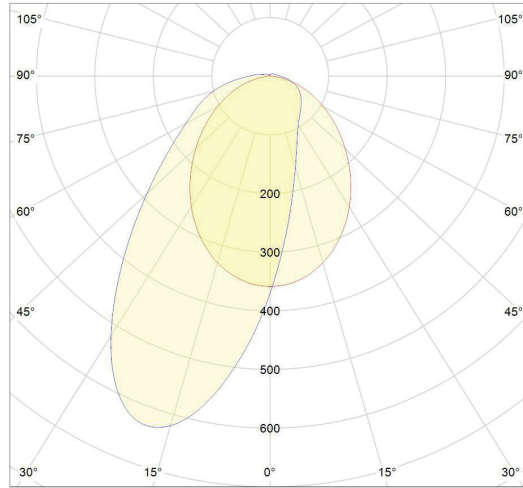

PICTURE LIGHT

PICTURE LIGHT

VIVID 45U

VIVID 45L

Signature
Designed by WIP

Picture Light

Specification

Picture light series are high quality aluminum extrusion, using asymmetric beam for wall washing with PMMA lens to control the distribution of light indirectly contact eyesight. The new high CRI 90 with the excellent warm white color and more fantastic color rendering, bringing out and enhancing the picture subject. Picture lights are the perfect option for illuminating wall art, which can create softer modeling, emotional and better uniform. Idea for museum display case, picture display, artworks, etc.

Input Voltage	100-265VAC50/60HZ.	Lens Material	PMMA	Finishing	Black Anodized
Power Factor	>0.90	LED Light Source	Lumileds	Mount	Hanging
Beam Angle	Asymmetric beam for wall washing	CRI	>90	Wire Length	2 M
Work Temperature	-10°C to + 65°C	CCT	2700K	Tube	Aluminium Extrude
LED Life Time	50,000 hrs.	Flicker	<3%	Warranty	1 Year

Model	Power (W)	Luminous Flux (lm)	Efficiency (lm/W)	Weight (Kg.)	Dimension (mm.)
VIVID 45L	12	1,250	104	0.450	450x175x300.2
VIVID 45U	12	1,250	104	0.450	450x73.8x149

PICTURE LIGHT

Beam Angle

Asymmetric beam for wall washing

Dimension (in mm.)

Model	Dimension (mm.)		
	(W)	(L)	(H)
VIVID 45L	450	175	300.2
VIVID 45U	450	73.8	149