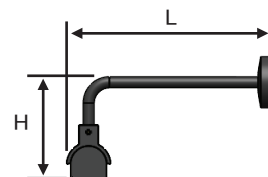

Input Voltage	100-265VAC50/60HZ.	Lens Material	PMMA	Finishing	Black Anodized
Power Factor	>0.90	LED Light Source	Lumileds	Mount	Hanging
Beam Angle	Asymmetric beam for wall washing	CRI	>90	Wire Length	2 M
Work Temperature	-10°C to + 65°C	CCT	2700K	Tube	Aluminium Extrude
LED Life Time	50,000 hrs.	Flicker	<3%	Warranty	1 Year

Model	Power (W)	Luminous Flux (lm)	Efficiency (lm/W)	Weight (Kg.)	Dimension (mm.)
VIVID 45L	12	1,250	104	0.450	450x175x300.2
VIVID 45U	12	1,250	104	0.450	450x73.8x149

PICTURE LIGHT

Beam Angle

Asymmetric beam for wall washing

Dimension (in mm.)

Model	Dimension (mm.)		
	(W)	(L)	(H)
VIVID 45L	450	175	300.2
VIVID 45U	450	73.8	149