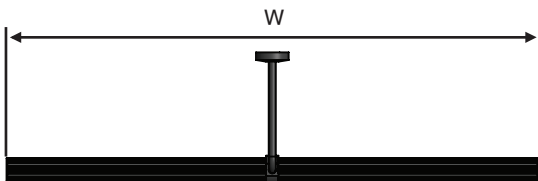

Dimension (in mm.)

Model	Dimension (mm.)		
	(W)	(L)	(H)
VIVID 45L	450	175	300.2
VIVID 45U	450	73.8	149